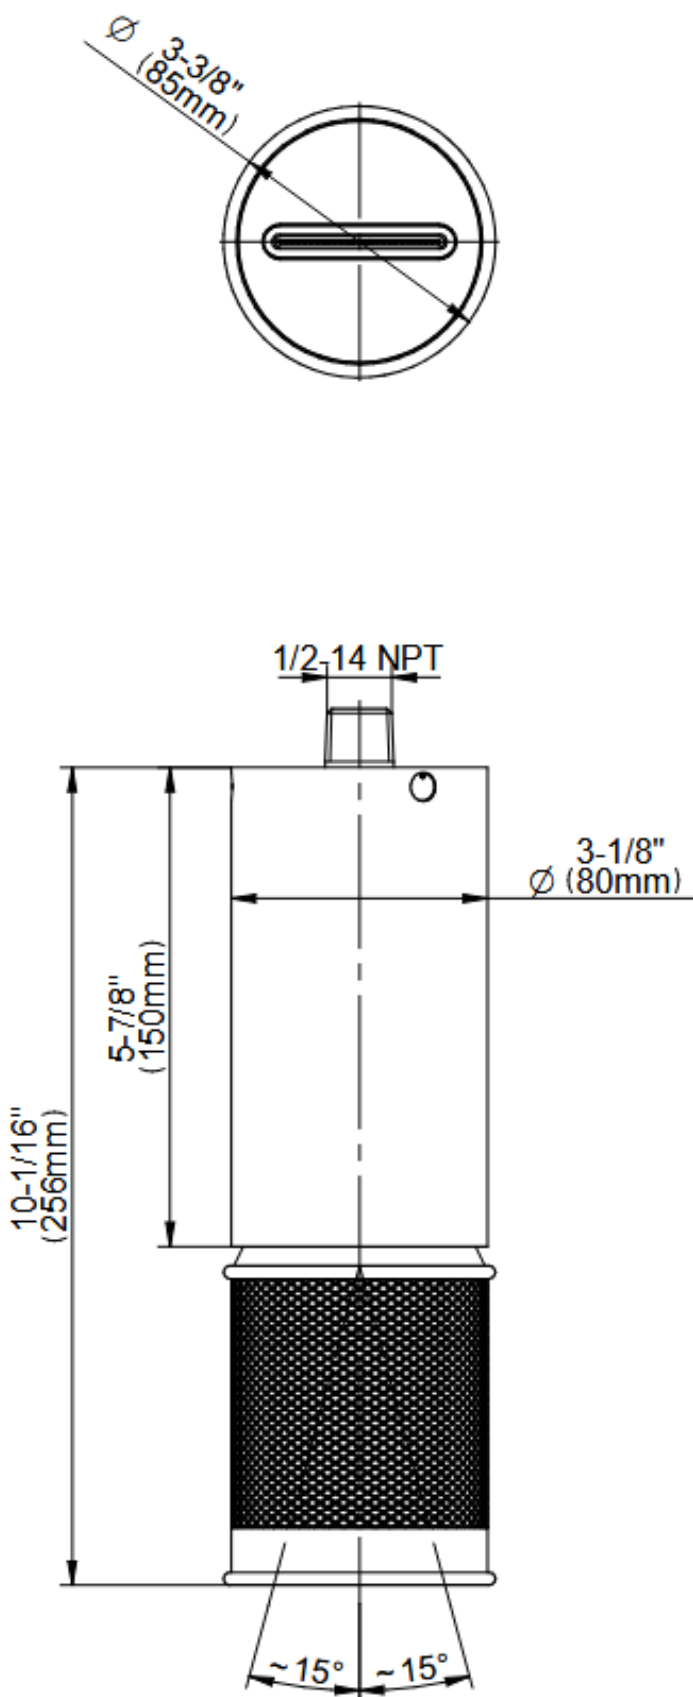

RIVA Collection

G-18210CTGD

RIVA Scala Traditional ceiling-mount diamond knurl cascade showerhead 10- 1/16"

GRAFF®

Available Finishes

RIVA Collection

G-18210CTGD

RIVA Scala Traditional ceiling-mount diamond knurl cascade showerhead 10- 1/16"

GRAFF®

RIVA Collection

G-18210CTGD

RIVA Scala Traditional ceiling-mount diamond knurl
cascade showerhead 10- 1/16"

GRAFF[®]