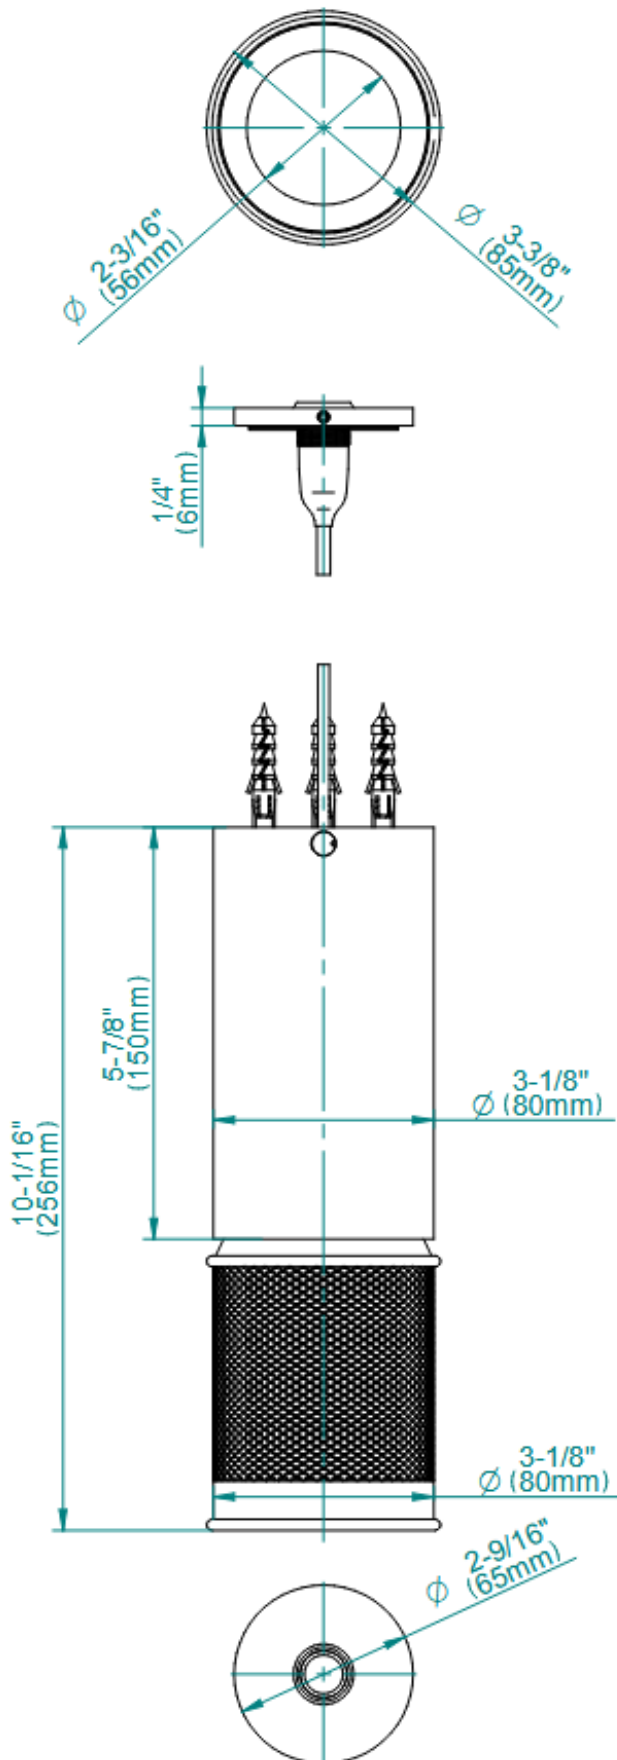

RIVA Collection  
**G-18210CTDP**  
RIVA Scala Traditional ceiling-mount LED with wall-mount  
button 10-1/16"

**GRAFF®**

**Available Finishes**

RIVA Collection

**G-18210CTDP**

RIVA Scala Traditional ceiling-mount LED with wall-mount  
button 10-1/16"

---

**GRAFF**<sup>®</sup>