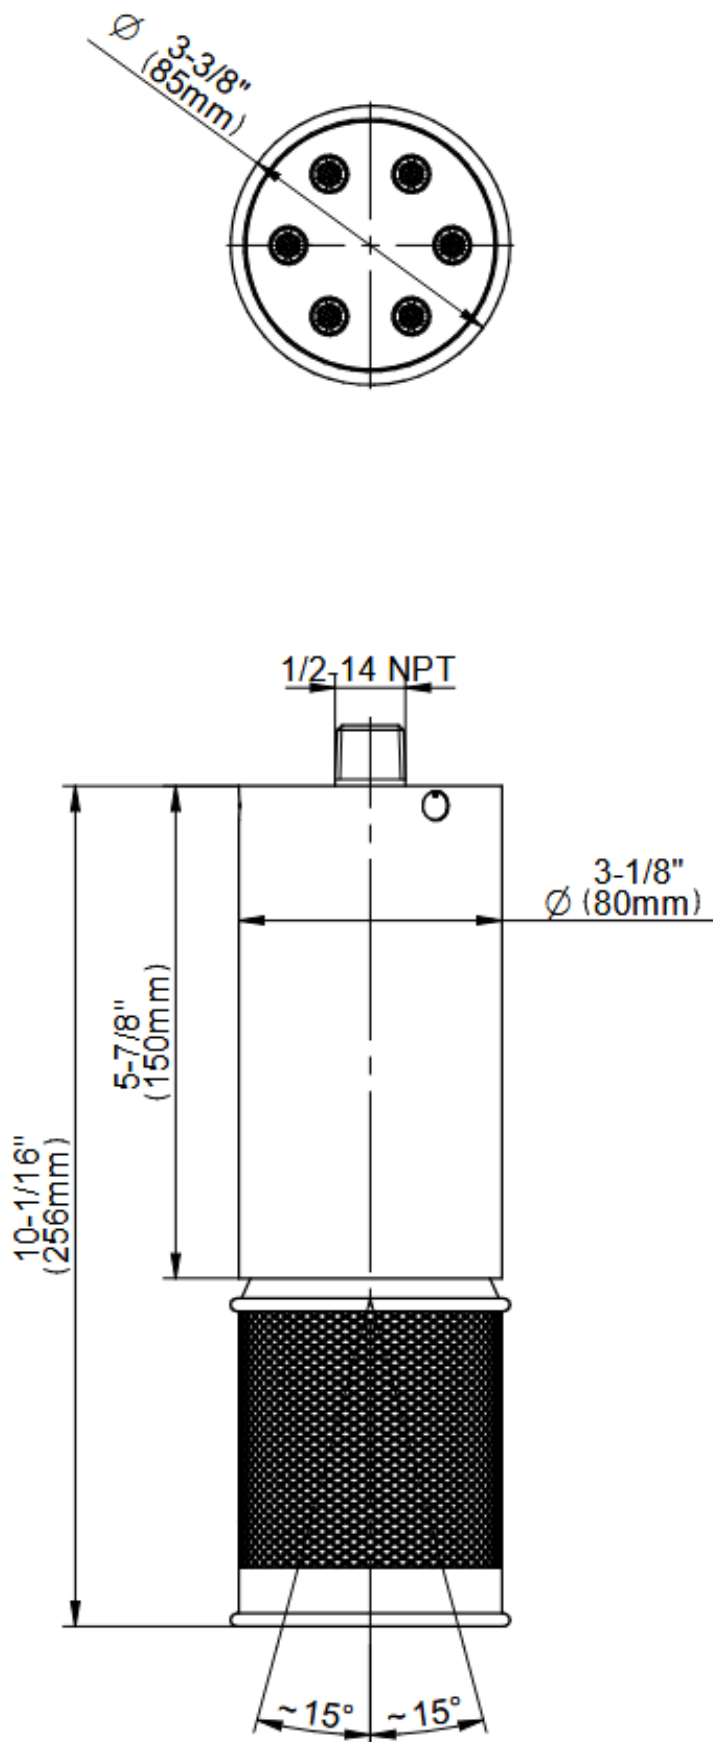

RIVA Collection
G-18210TCP
 RIVA Scala Traditional ceiling-mount 6-jet showerhead
 10- 1/16"

GRAFF®

Available Finishes

RIVA Collection
G-18210TCP
RIVA Scala Traditional ceiling-mount 6-jet showerhead
10- 1/16"

GRAFF[®]

RIVA Collection

G-18210TCP

RIVA Scala Traditional ceiling-mount 6-jet showerhead

10- 1/16"

GRAFF[®]