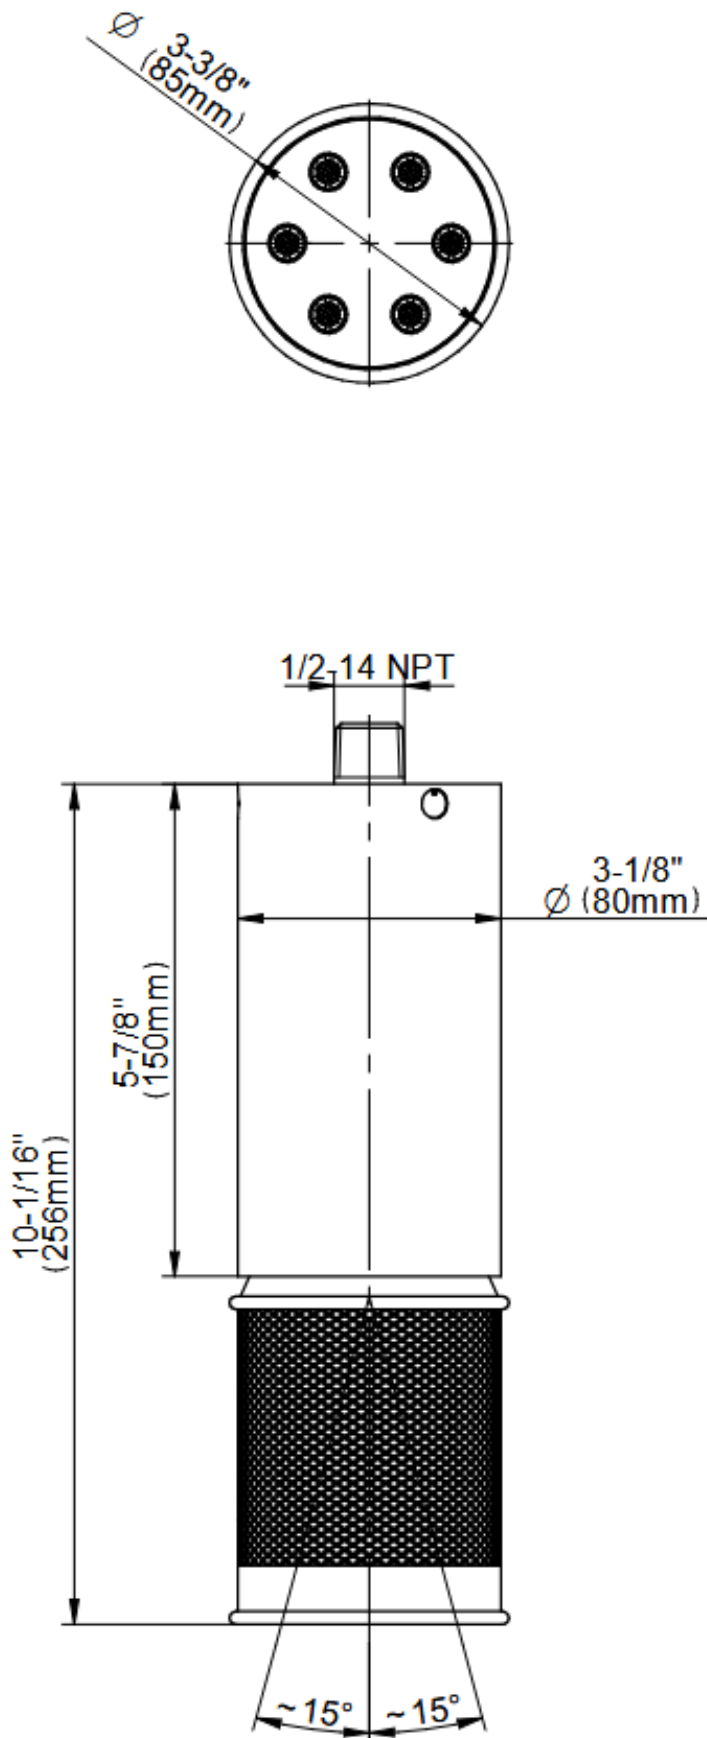

RIVA Collection

G-18210CTCD

RIVA Scala Traditional ceiling-mount diamond knurl 6-jet showerhead 10- 1/16"

GRAFF®

Available Finishes

RIVA Collection

G-18210CTCD

RIVA Scala Traditional ceiling-mount diamond knurl 6-jet
showerhead 10- 1/16"