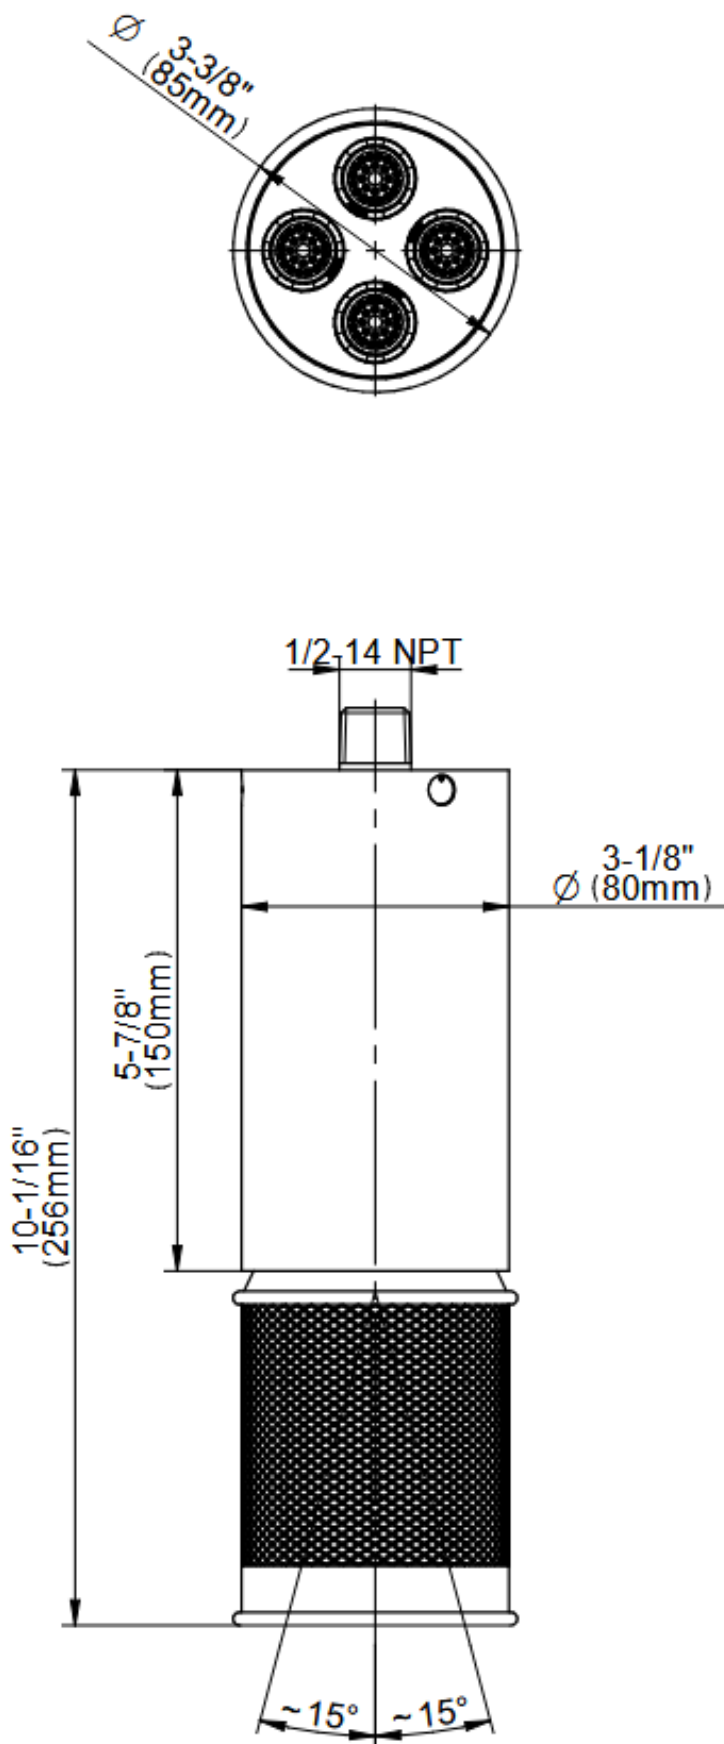

RIVA Collection  
**G-18210CTBP**  
 RIVA Scala Traditional ceiling-mount 4-spray showerhead  
 10-1/16"

**GRAFF®**

**Available Finishes**

RIVA Collection  
**G-18210CTBP**  
RIVA Scala Traditional ceiling-mount 4-spray showerhead  
10-1/16"

**GRAFF**<sup>®</sup>

RIVA Collection

**G-18210CTBP**

RIVA Scala Traditional ceiling-mount 4-spray showerhead  
10-1/16"

---

**GRAFF**<sup>®</sup>