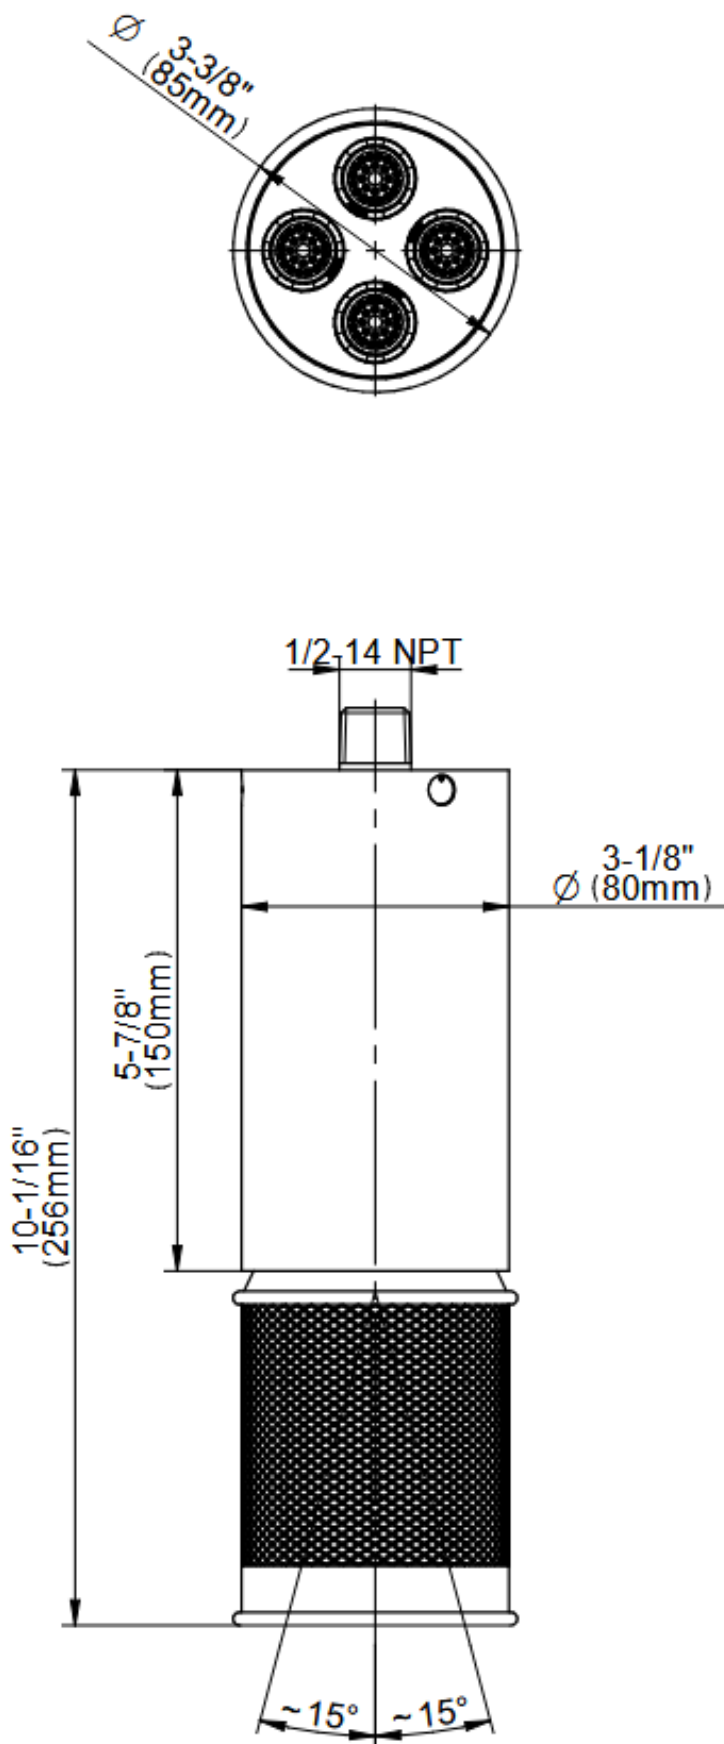

RIVA Collection

**G-18210CTBD**

RIVA Scala Traditional ceiling-mount diamond knurl  
4-spray showerhead 10-1/16"

**GRAFF®**

**Available Finishes**

RIVA Collection  
**G-18210CTBD**  
RIVA Scala Traditional ceiling-mount diamond knurl  
4-spray showerhead 10-1/16"

**GRAFF**<sup>®</sup>

RIVA Collection

**G-18210CTBD**

RIVA Scala Traditional ceiling-mount diamond knurl  
4-spray showerhead 10-1/16"

---

**GRAFF**<sup>®</sup>