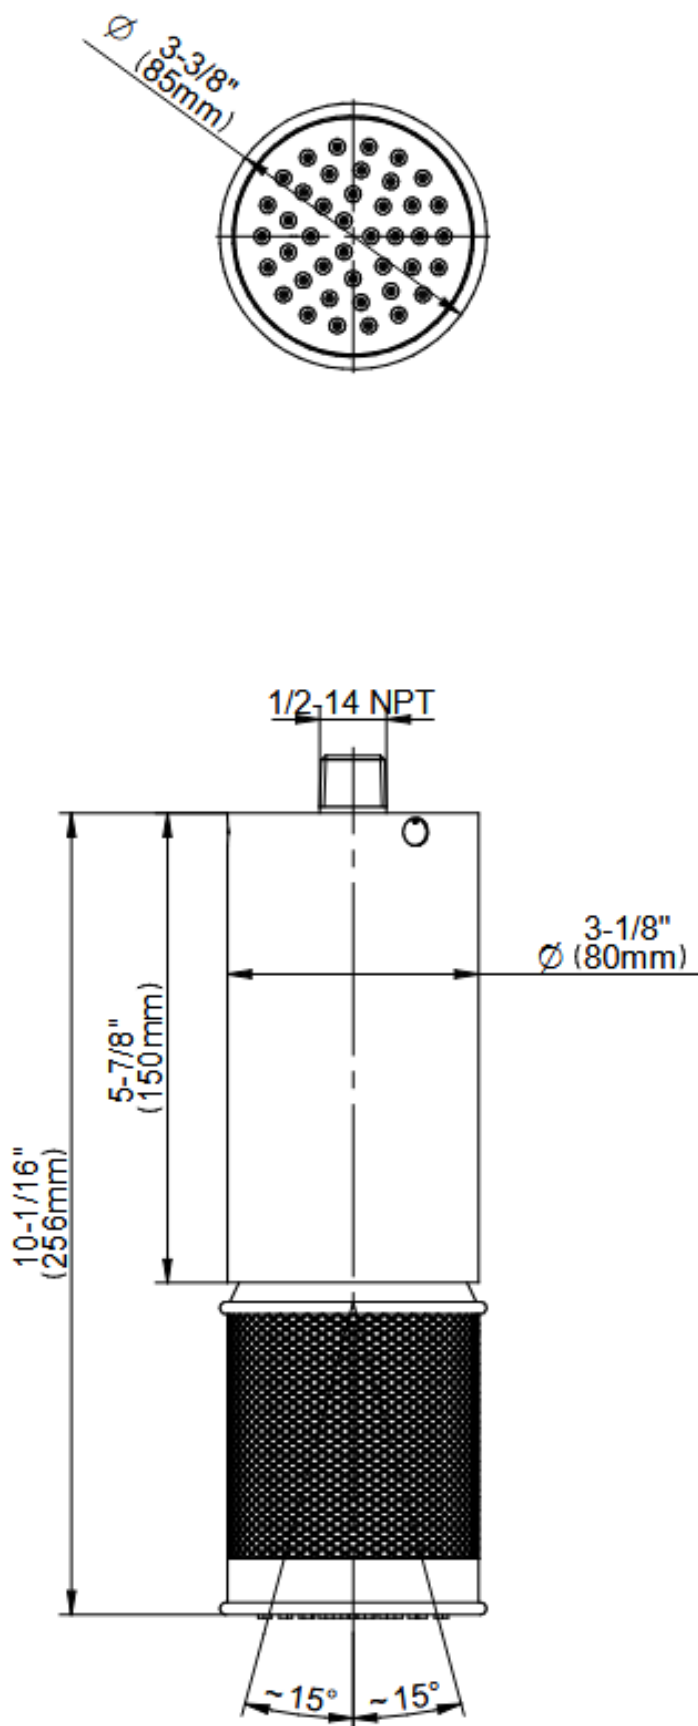

Available Finishes

RIVA Collection
G-18210CTAP
RIVA Scala Traditional ceiling-mount showerhead
10-1/16"

GRAFF[®]

RIVA Collection

G-18210CTAP

RIVA Scala Traditional ceiling-mount showerhead

10-1/16"

GRAFF[®]