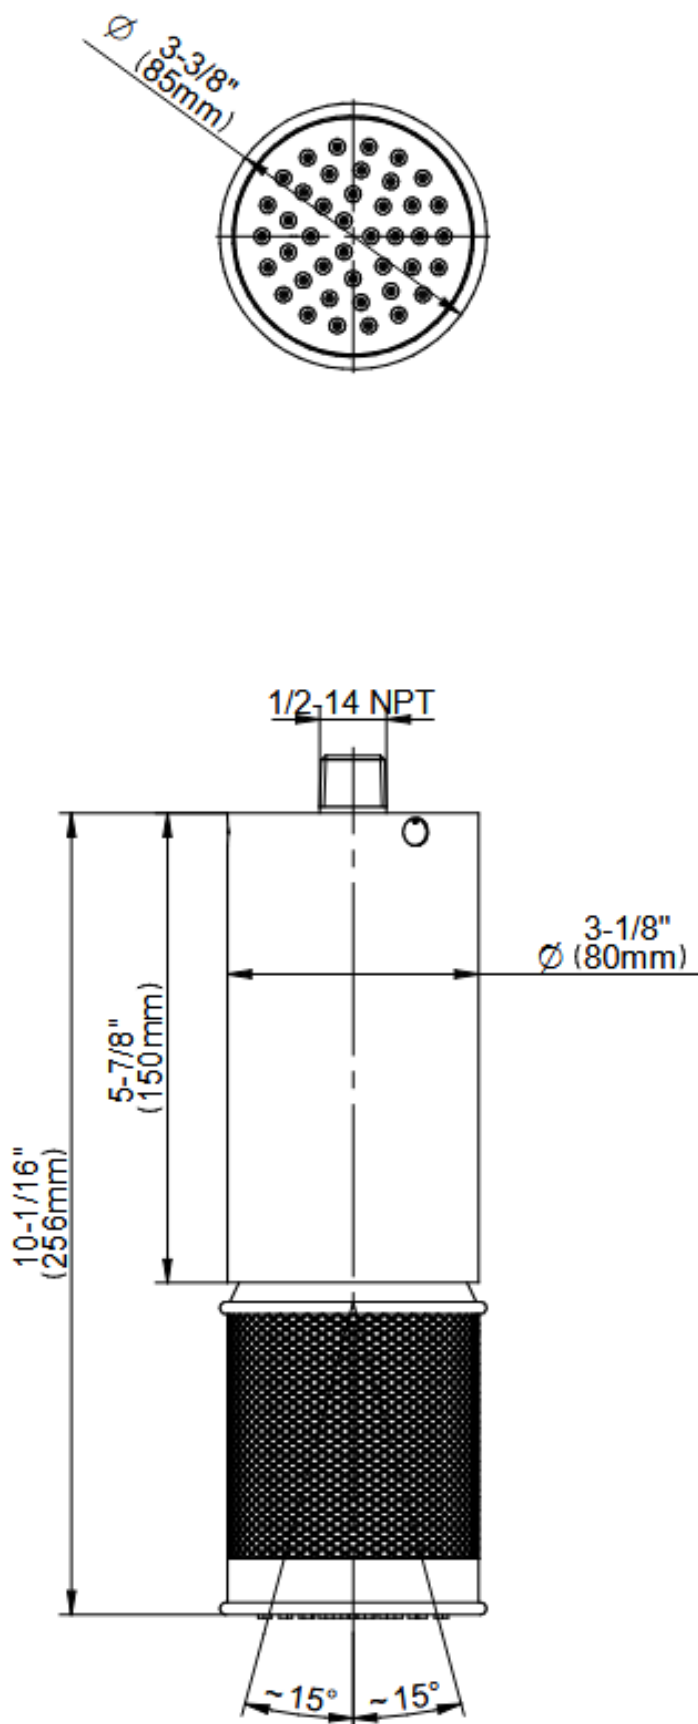

RIVA Collection

G-18210CTAD

RIVA Scala Traditional ceiling-mount diamond knurl showerhead 10-1/16"

GRAFF®

Available Finishes

RIVA Collection
G-18210CTAD
RIVA Scala Traditional ceiling-mount diamond knurl
showerhead 10-1/16"

GRAFF[®]

RIVA Collection

G-18210CTAD

RIVA Scala Traditional ceiling-mount diamond knurl
showerhead 10-1/16"

GRAFF[®]