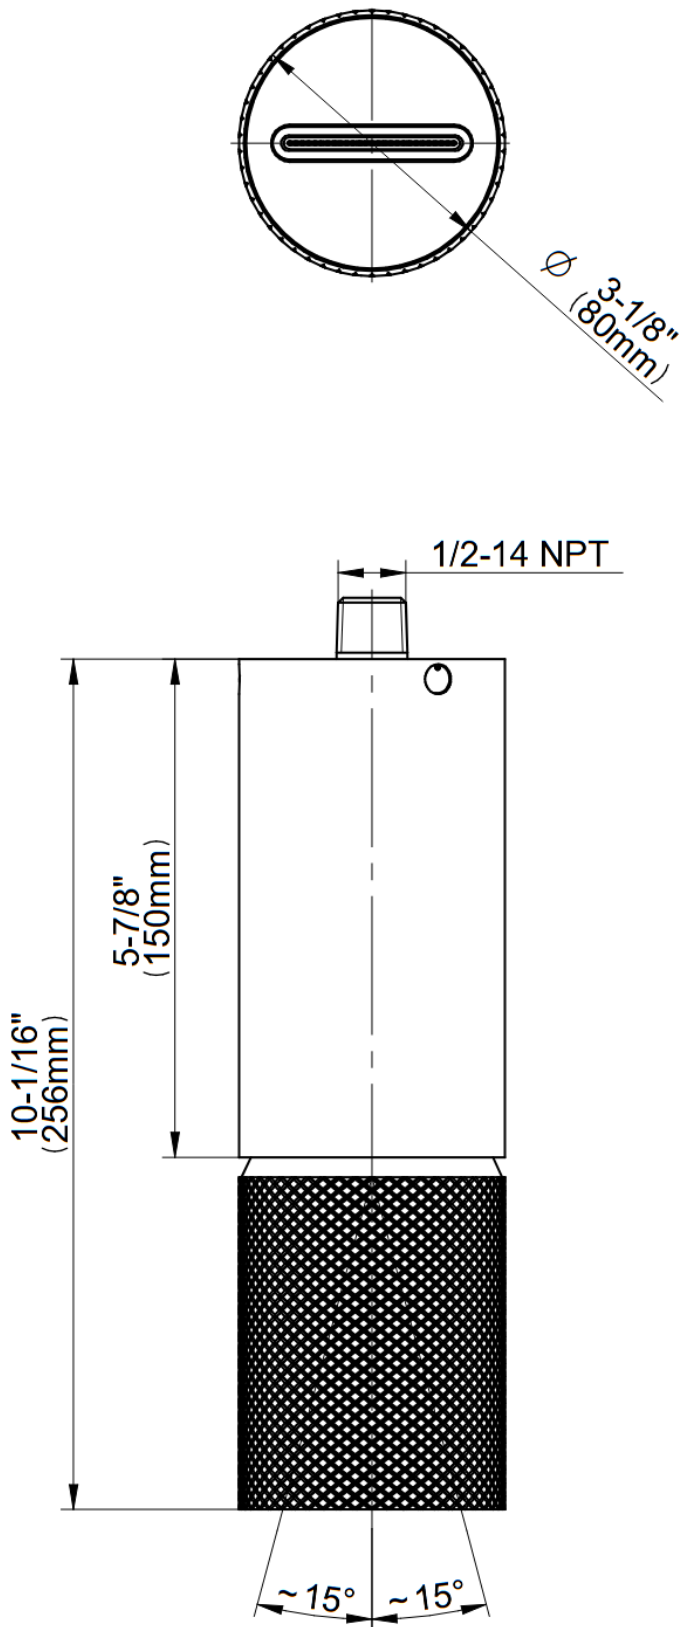

RIVA Collection  
**G-18210CCGP**  
 RIVA Scala Ceiling-Mount Contemporary Cascade  
 Showerhead: 10-1/16"

**GRAFF®**

**Available Finishes**

RIVA Collection  
**G-18210CCGP**  
RIVA Scala Ceiling-Mount Contemporary Cascade  
Showerhead: 10-1/16"

**GRAFF**<sup>®</sup>

RIVA Collection

**G-18210CCGP**

RIVA Scala Ceiling-Mount Contemporary Cascade

Showerhead: 10-1/16"

---

**GRAFF**<sup>®</sup>