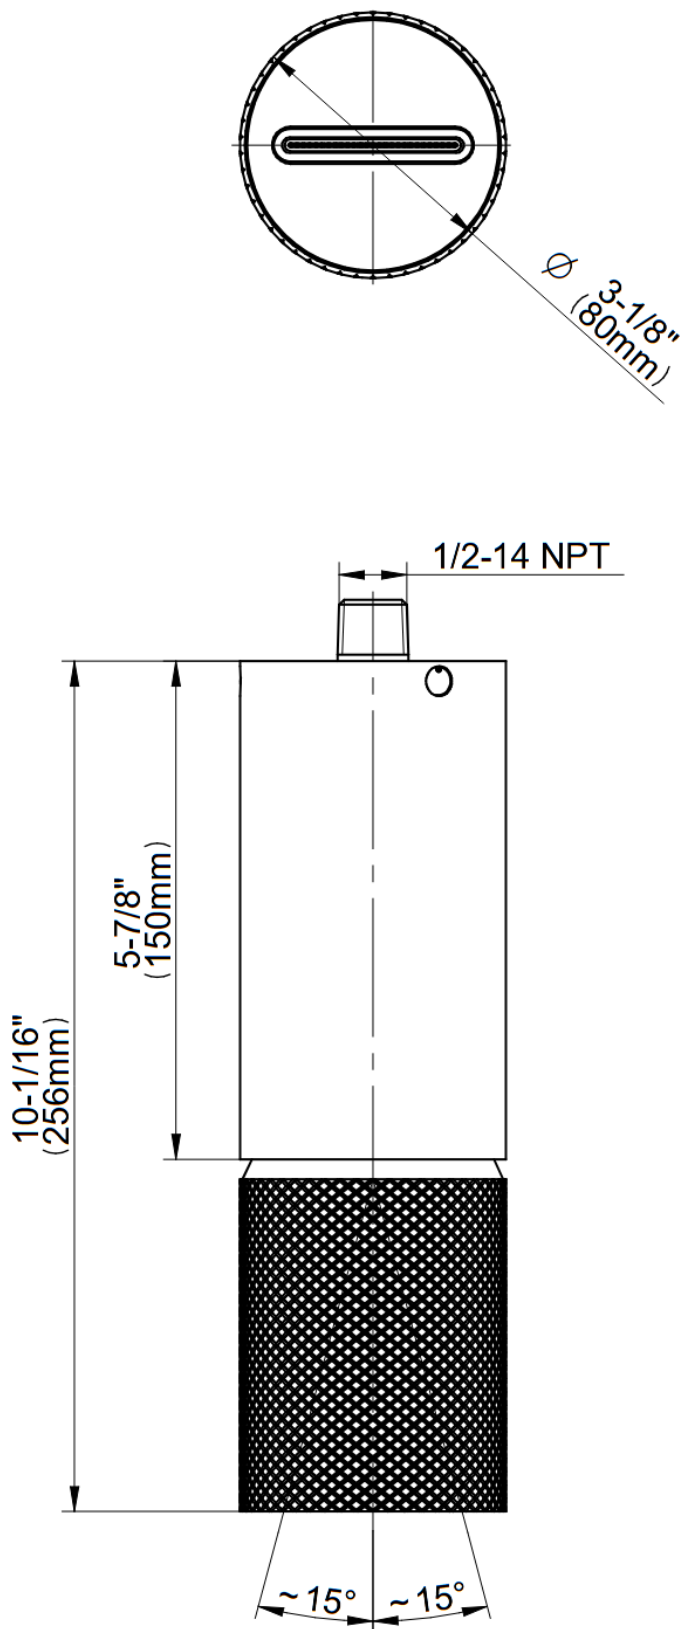

**Available Finishes**

RIVA Collection  
**G-18210CCGD**  
RIVA Scala Ceiling-Mount Contemporary Cascade  
Diamond Showerhead: 10-1/16"

**GRAFF**<sup>®</sup>

RIVA Collection

**G-18210CCGD**

RIVA Scala Ceiling-Mount Contemporary Cascade

Diamond Showerhead: 10-1/16"

---

**GRAFF<sup>®</sup>**