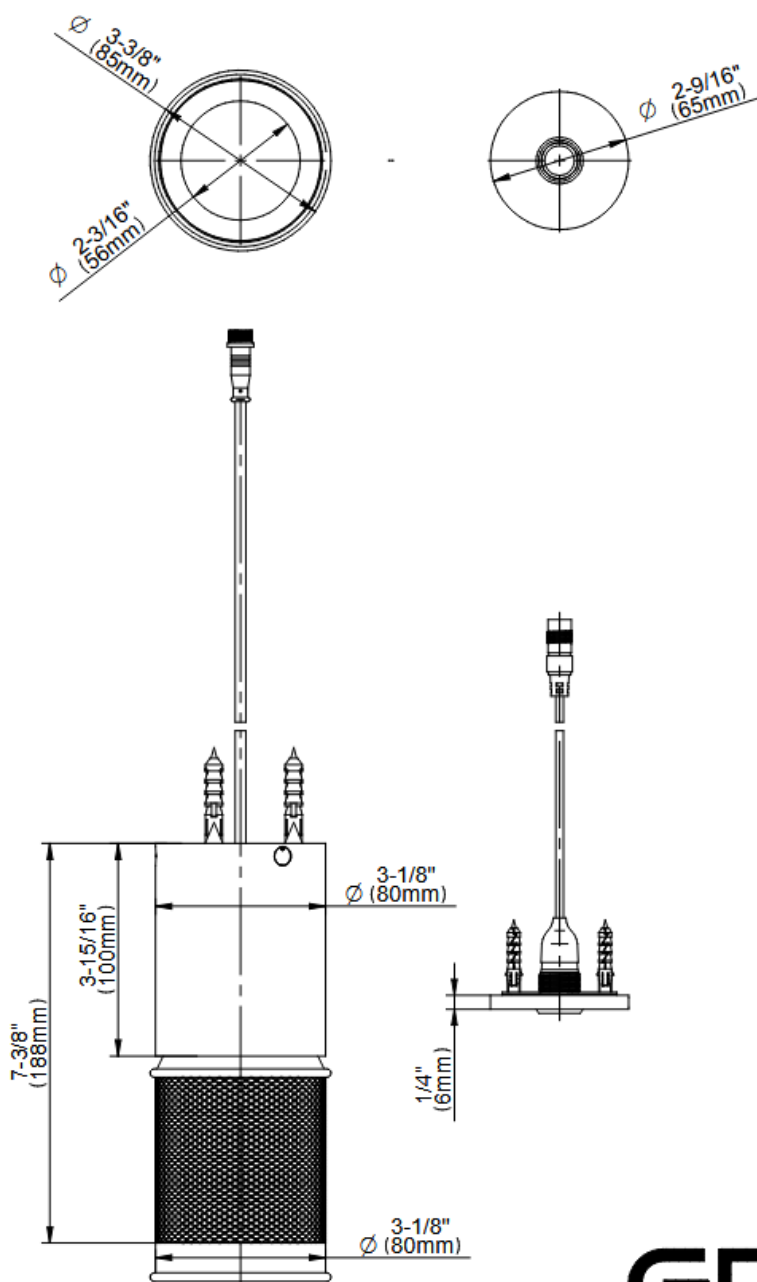

Available Finishes

RIVA Collection
G-18208CTDP
RIVA Scala Traditional ceiling-mount LED with wall-mount
button 8-1/8"

GRAFF[®]

GRAFF