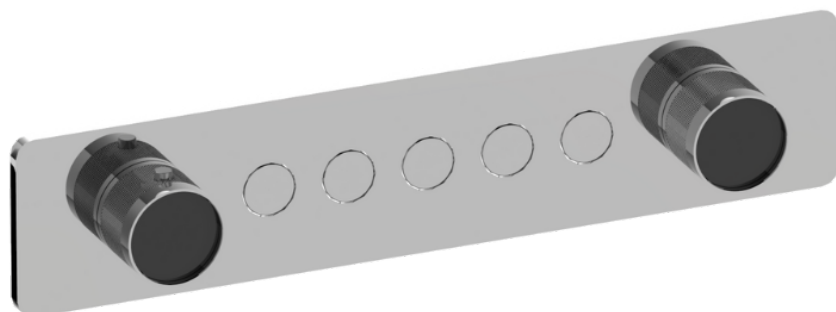

RIVA Collection  
**G-18025HAD-T**  
 RIVA Contemporary 5-button split knob diamond knurl  
 horizontal trim

**GRAFF®**

**Available Finishes**