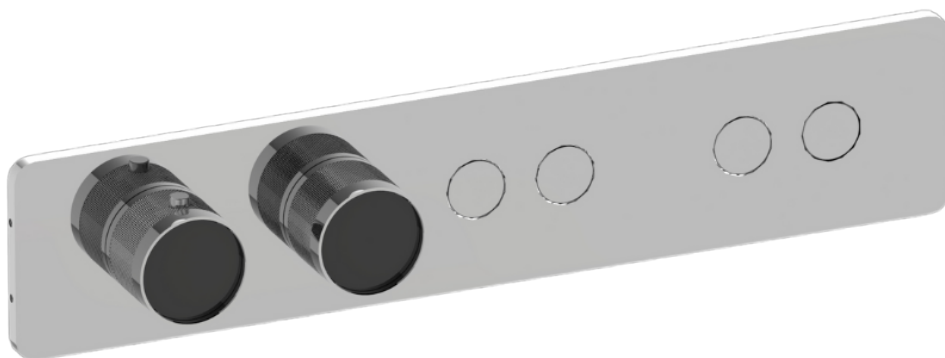

RIVA Collection
G-18024HBD-T
 RIVA Contemporary 4-button paired knob diamond knurl horizontal trim

GRAFF®

Available Finishes