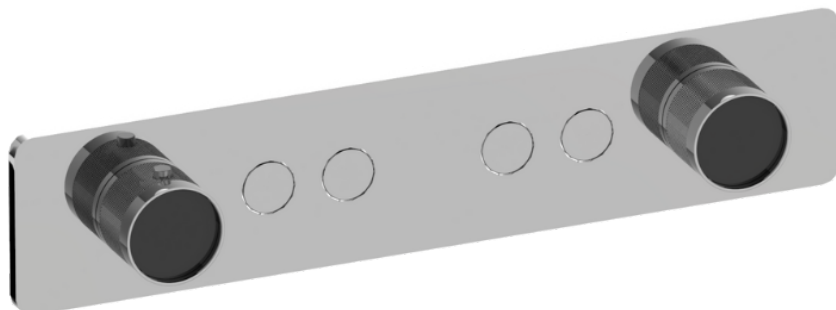

RIVA Collection
G-18024HAD-T
 RIVA Contemporary 4-button split knob diamond knurl
 horizontal trim

GRAFF®

Available Finishes