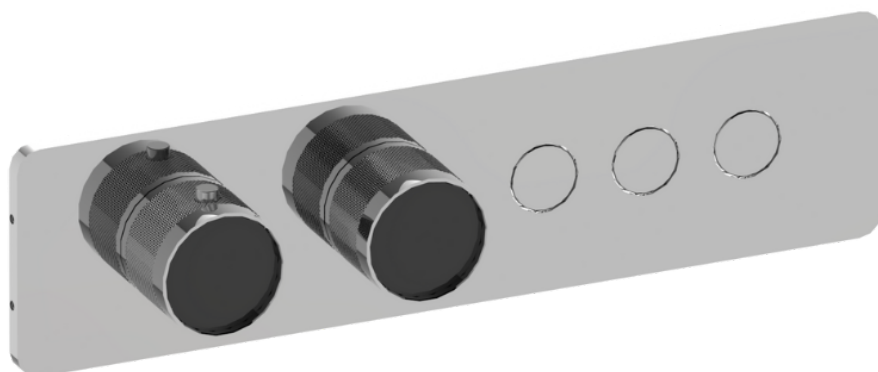

RIVA Collection  
**G-18023HBD-T**  
 RIVA Contemporary 3-button paired knob diamond knurl  
 horizontal trim

**GRAFF®**

**Available Finishes**