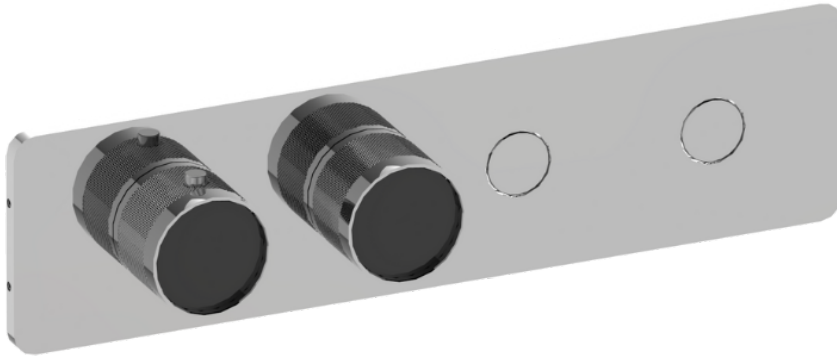

RIVA Collection
G-18022HBD-T
 RIVA Contemporary 2-button paired knob diamond knurl
 horizontal trim

GRAFF®

Available Finishes