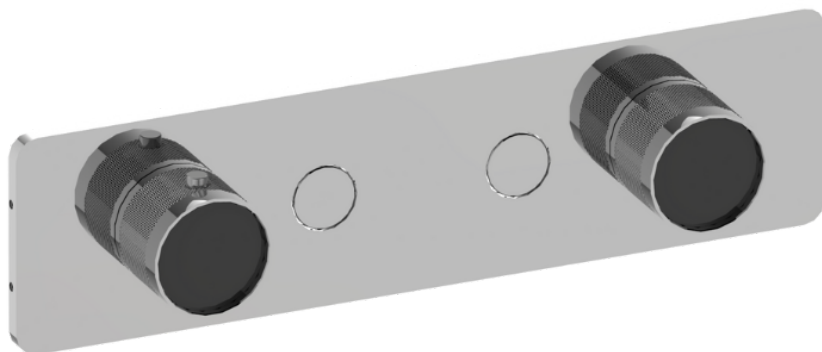

RIVA Collection
G-18022HAD-T
 RIVA Contemporary 2-button split knob diamond knurl
 horizontal trim

GRAFF®

Available Finishes