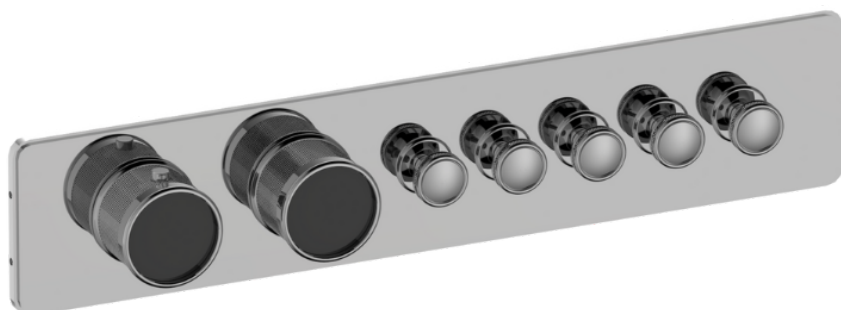

RIVA Collection  
**G-18015HBD-T**  
 RIVA Traditional 5-button paired knob diamond knurl  
 horizontal trim

**GRAFF®**

**Available Finishes**

RIVA Collection  
**G-18015HBD-T**  
RIVA Traditional 5-button paired knob diamond knurl  
horizontal trim

**GRAFF**<sup>®</sup>