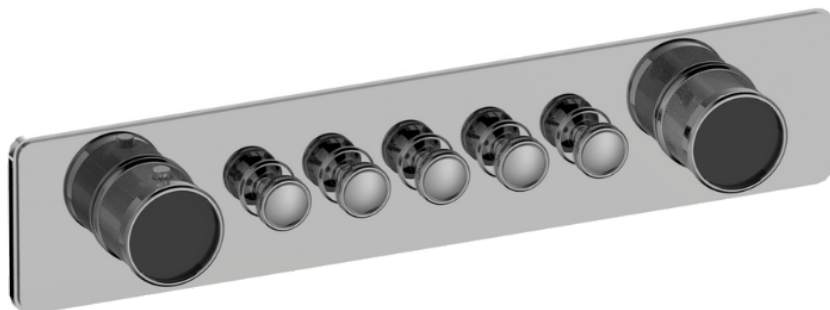

RIVA Collection
G-18015HAD-T
 RIVA Traditional 5-button split knob diamond knurl
 horizontal trim

GRAFF®

Available Finishes

RIVA Collection
G-18015HAD-T
RIVA Traditional 5-button split knob diamond knurl
horizontal trim