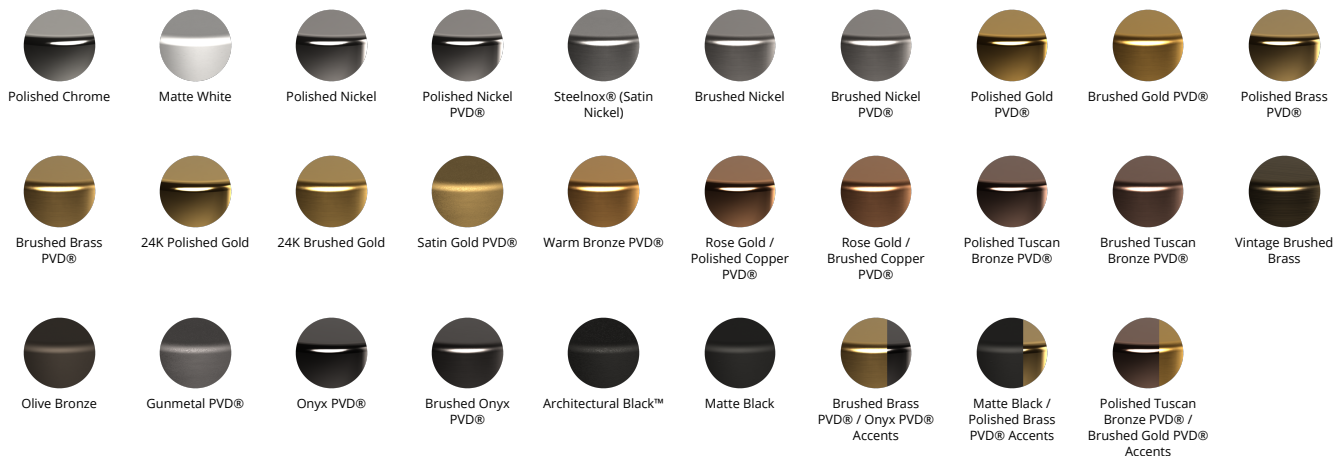

RIVA Collection
G-18015HAD-T
 RIVA Traditional 5-button split knob diamond knurl
 horizontal trim

GRAFF®

Available Finishes

RIVA Collection
G-18015HAD-T
RIVA Traditional 5-button split knob diamond knurl
horizontal trim