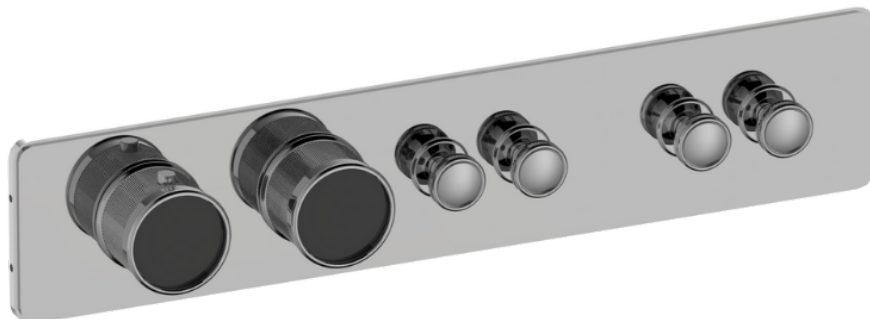

RIVA Collection  
**G-18014HBD-T**  
 RIVA Traditional 4-button paired knob diamond knurl  
 horizontal trim

**GRAFF®**

**Available Finishes**