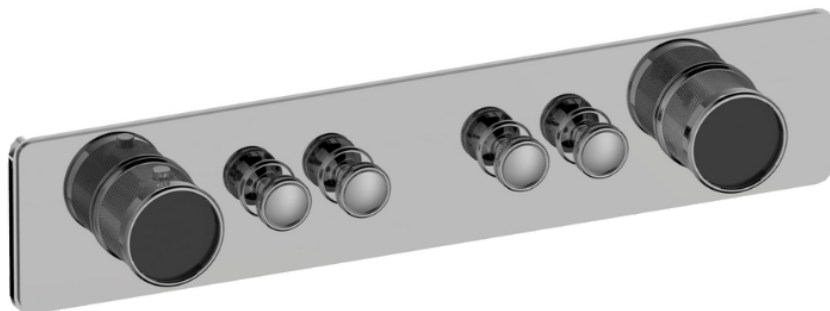

RIVA Collection
G-18014HAD-T
 RIVA Traditional 4-button split knob diamond knurl
 horizontal trim

GRAFF®

Available Finishes