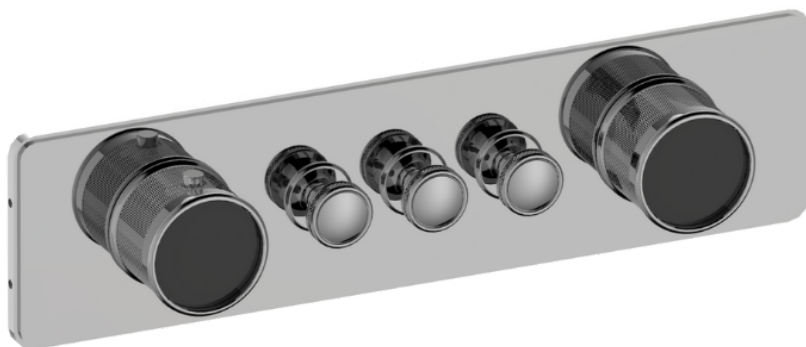

RIVA Collection  
**G-18013HAD-T**  
 RIVA Traditional 3-button split knob diamond knurl  
 horizontal trim

**GRAFF®**

**Available Finishes**