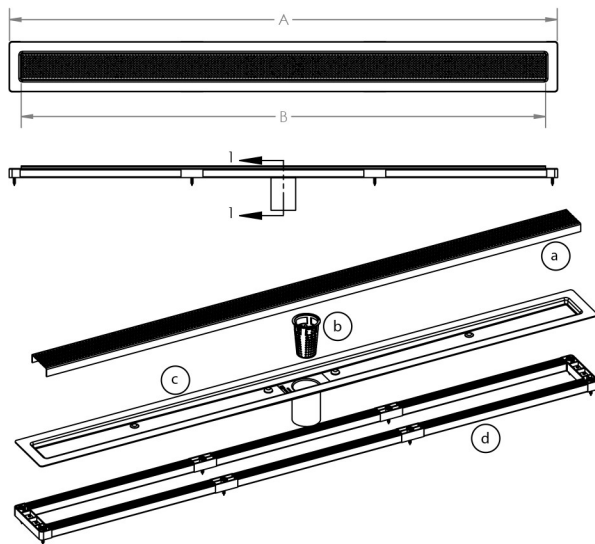

- Ⓐ GE 65 - Stainless Steel Grate
- Ⓑ HB 65 - Hair Basket
- Ⓒ FC 65 - Stainless Steel Channel
- Ⓓ ABS Channel Support

GRATE CAN BE ADJUSTED UPWARDS AN ADDITIONAL 1/2"

SECTION 1-1

Model Number	Complete Kit Contents		A (Maximum Overall Length)	B (Maximum Grate Length)
☐ FFGR 6524	1 - GE 6524 Grate 1 - FC 6524 Fixed Flange Channel 1 - ABS Channel Support	1 - HMK-65-D: 1 HB 65 Hair Basket 1 DKEY Lift Out Key	26 1/8"	23 7/8"
☐ FFGR 6532	1 - GE 6532 Grate 1 - FC 6532 Fixed Flange Channel 1 - ABS Channel Support	1 - HMK-65-D: 1 HB 65 Hair Basket 1 DKEY Lift Out Key	34 1/8"	31 7/8"
☐ FFGR 6536	1 - GE 6536 Grate 1 - FC 6536 Fixed Flange Channel 1 - ABS Channel Support	1 - HMK-65-D: 1 HB 65 Hair Basket 1 DKEY Lift Out Key	38 1/8"	35 7/8"
☐ FFGR 6542	1 - GE 6542 Grate 1 - FC 6542 Fixed Flange Channel 1 - ABS Channel Support	1 - HMK-65-D: 1 HB 65 Hair Basket 1 DKEY Lift Out Key	44 1/8"	41 7/8"
☐ FFGR 6548	1 - GE 6548 Grate 1 - FC 6548 Fixed Flange Channel 1 - ABS Channel Support	1 - HMK-65-D: 1 HB 65 Hair Basket 1 DKEY Lift Out Key	50 1/8"	47 7/8"
☐ FFGR 6560	1 - GE 6560 Grate 1 - FC 6560 Fixed Flange Channel 1 - ABS Channel Support	1 - HMK-65-D: 1 HB 65 Hair Basket 1 DKEY Lift Out Key	62 1/8"	59 7/8"

Finishes

1. ☐ Satin Stainless (SS)
   ☐ Polished Stainless (PS)
   ☐ Oil Rubbed Bronze (ORB)
   ☐ Satin Bronze (SB)
   ☐ Matte Black (BK)
   ☐ Satin Champagne (SC)
   ☐ Polished Gold (PG)
   ☐ Polished Brass (PB)
   ☐ Gunmetal (GM)
   ☐ Matte White (MW)

Infinity Drain
145 Dixon Avenue
Amityville, NY 11701
Phone: 516.767.6786
Fax: 516.740.3066

NOTE: Installer must verify all rough-in dimensions prior to installation and consult local and national codes. Conformity and compliance to local and national codes are the responsibility of the installer.