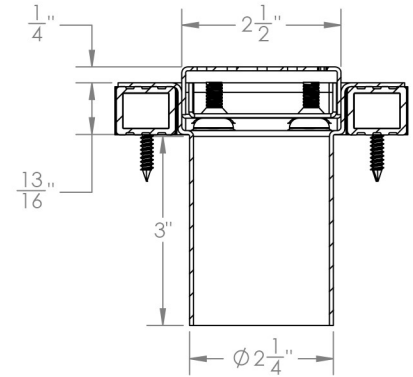

- Ⓐ GE 65 - Stainless Steel Grate
- Ⓑ HB 65 - Hair Basket
- Ⓒ FC 65 - Stainless Steel Channel
- Ⓓ ABS Channel Support

GRATE CAN BE ADJUSTED UPWARDS AN ADDITIONAL 1/2"