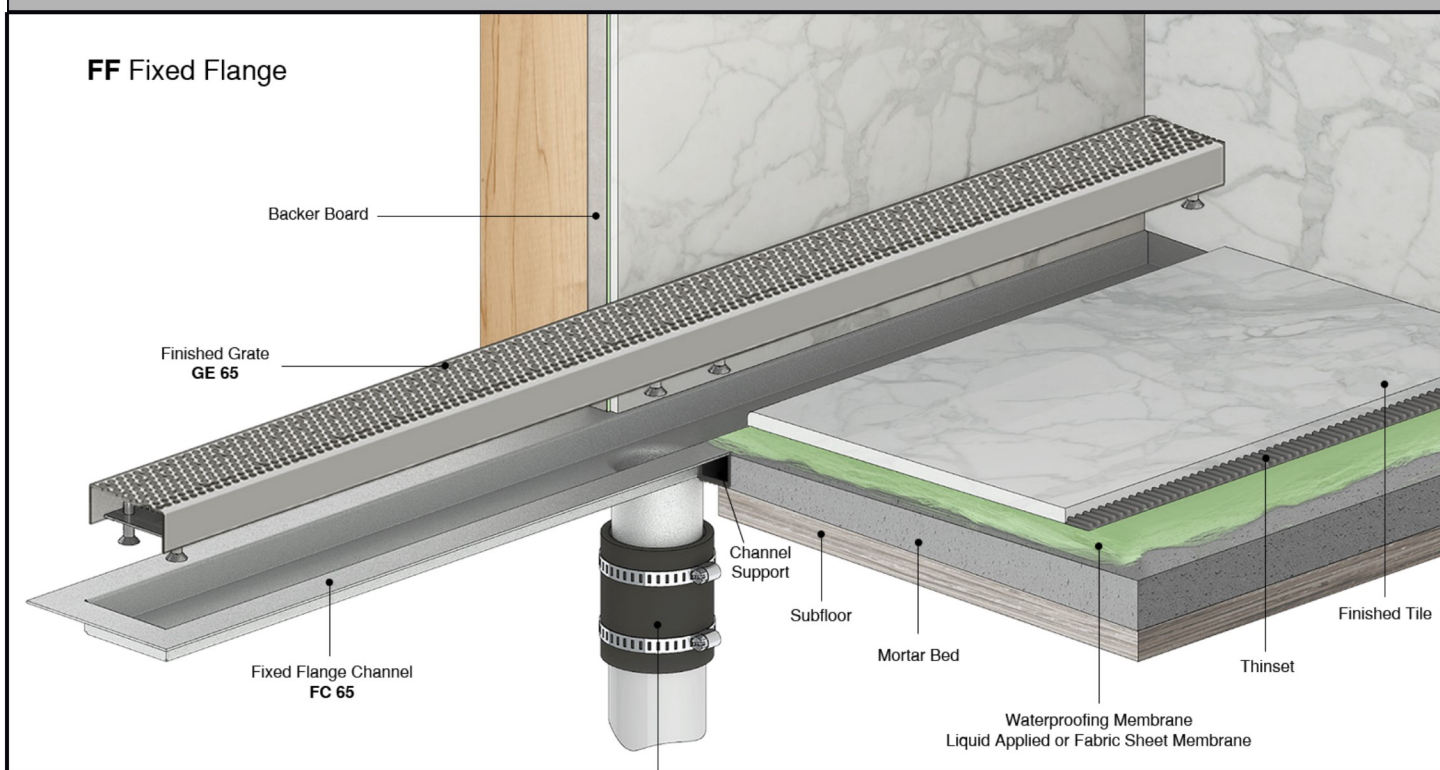

Installation

Care & Maintenance

FFGR 65 stainless steel linear drain top grates are made of 304L stainless steel. This material is non-porous, hygienic, rust-free and extremely durable. Bar Keepers Friend® and Soft Scrub® are commonly available products that can be used to protect and clean your Satin Stainless drain cover. For stains that have been left for an excessive amount of time, stronger cleaning agents such as Steel Brite® may be needed. For all finishes we recommend using mild soap and a soft cloth for cleaning. DO NOT use any abrasive cleaners, scrub pads or allow household cleaning agents, such as bleach, to sit on the drain cover for a long period of time. Stainless steel does not rust. External factors, such as contamination from other highly ferrous metals, built up road salt, sea salt, or chlorine may have caused "surface" rust which can be removed using Barkeepers Friend®, Soft Scrub®, or Steel Brite Cleaner. Always follow the directions on the bottle. Follow proper maintenance procedures to prevent excessive surface rust. In areas of frequent exposure to salt, chlorine, and other chemical compounds, maintenance of the stainless grates should be performed at least 2-3 times per year.

Infinity Drain
145 Dixon Avenue
Amityville, NY 11701
Phone: 516.767.6786
Fax: 516.740.3066

NOTE: Installer must verify all rough-in dimensions prior to installation and consult local and national codes. Conformity and compliance to local and national codes are the responsibility of the installer.