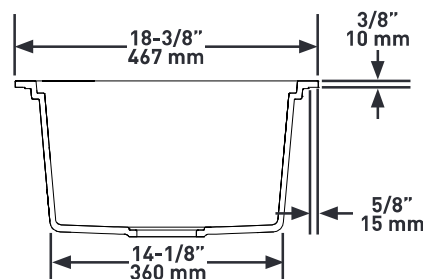

Cross Section Side View