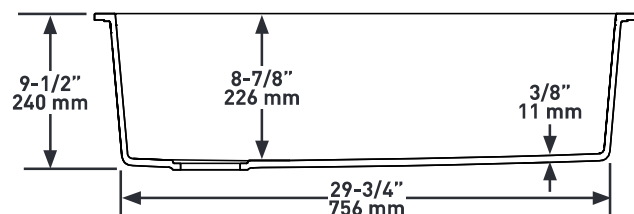

Cross Section Front View