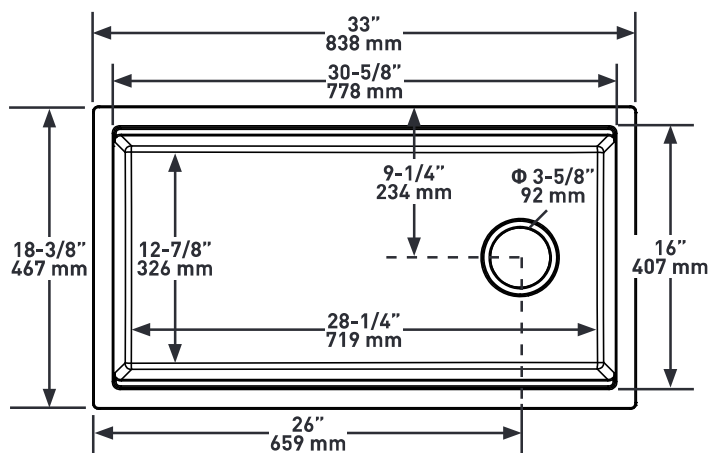

Cross Section Front View