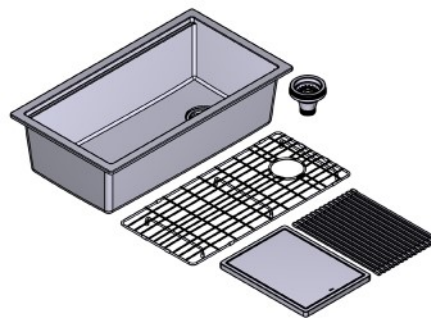

Riobel®

RR HOUSE OF ROHL.

DESCRIPTION

- Included accessories: sink grid, cutting board and drying rack

SHAPE

- Rectangle

SIZE

- Length: 33" (838mm), Width: 18-3/8" (467mm), Height: 9-1/2" (240mm)
- Due to ±2% dimensions, it is recommended that the cabinet maker wait until your sink is delivered to make the cabinet
- 36" (914.4mm) minimum cabinet size

MATERIAL

- Quartz Composite

WEIGHT

- 40lbs. (18kg)

CAPACITY

- 61L/16.1 Gal (US)

INSTALLATION TYPE

- Undermount

STANDARDS

- CSA B45.5 / IAPMO Z124

WARRANTY

- Most products or parts carry "Limited Warranties" against manufacturing defects. For US customers please visit houseofrohl.com/support and for Canadian customers please visit houseofrohl.ca/support for complete product and finish warranty.

SPECIFICATIONS

FONSATM

33" Quartz Chef/Workstation Sink With Accessories

MODELS: FAUM3318WS