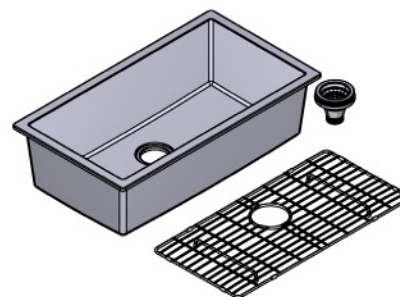

Riobel®

RR HOUSE OF ROHL.

SHAPE

- Rectangle

SIZE

- Length: 33" (838mm), Width: 18-3/8" (467mm), Height: 9-1/2" (241mm)
- Due to ±2% dimensions, it is recommended that the cabinet maker wait until your sink is delivered to make the cabinet
- 36" (914.4mm) minimum cabinet size

MATERIAL

- Quartz Composite

WEIGHT

- 40lbs. (18kg)

CAPACITY

- 64L/16.9 Gal (US)

INSTALLATION TYPE

- Undermount

SPECIFICATIONS

FONSA™

33" Quartz Single Bowl Undermount Kitchen Sink

MODELS: FAUM3318

Cross Section Front View

Cross Section Side View

For warranty or additional information, contact:

U.S.A.
houseofrohl.com/support
 1-800-777-9762