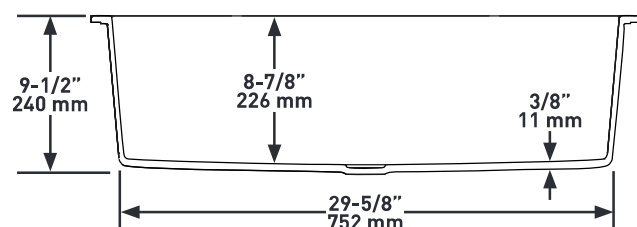

Riobel®

RR HOUSE OF ROHL.

SHAPE

- Rectangle

SIZE

- Length: 33" (838mm), Width: 18-3/8" (467mm), Height: 9-1/2" (241mm)
- Due to ±2% dimensions, it is recommended that the cabinet maker wait until your sink is delivered to make the cabinet
- 36" (914.4mm) minimum cabinet size

SPECIFICATIONS

FONSA™

33" Quartz Single Bowl Undermount Kitchen Sink

MODELS: FAUM3318

Cross Section Front View

Cross Section Side View

For warranty or additional information, contact:

U.S.A.
houseofrohl.com/support
 1-800-777-9762