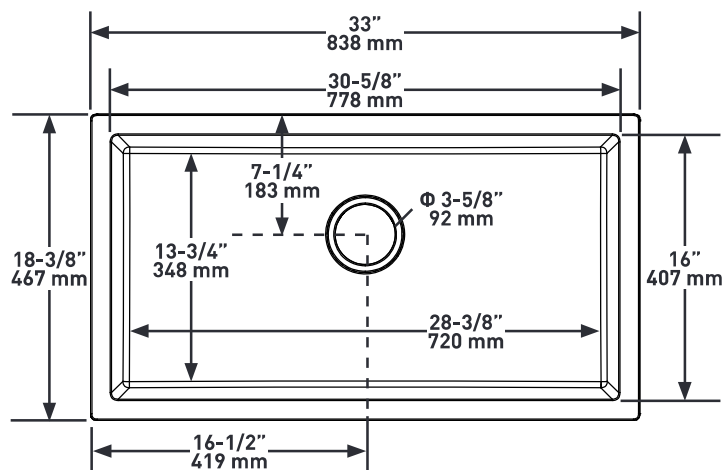

Cross Section Front View