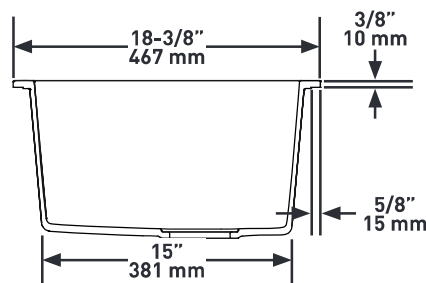

Cross Section Side View