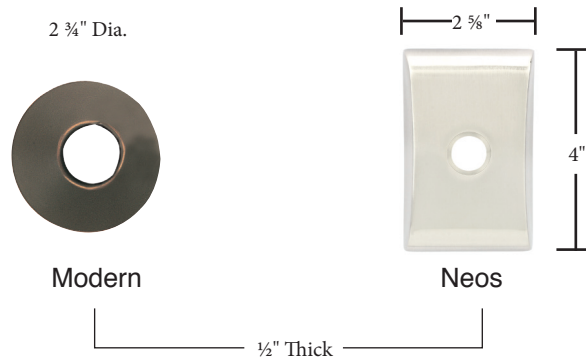

Brass Rosettes

Rectangular #8 Regular Rope Ribbon & Reed Lancaster Oval

Brass Modern Rosettes

Modern Rectangular Disk Beveled Square

Modern Neos

Arts & Crafts Rosettes

Arts & Crafts Rectangular

Hammered

Porcelain Rosette

Porcelain