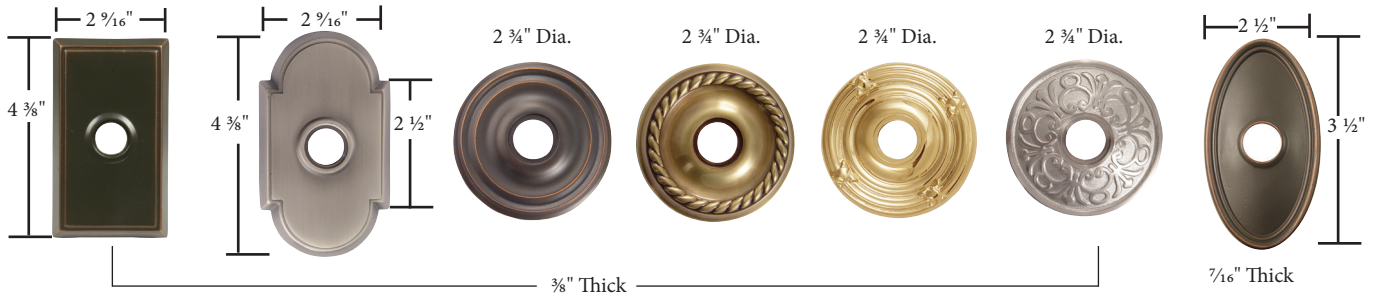

Brass Rosettes

Rectangular #8 Regular Rope Ribbon & Reed Lancaster Oval

Brass Modern Rosettes

Modern Rectangular Disk Beveled Square

Modern Neos

Arts & Crafts Rosettes

Arts & Crafts Rectangular

Hammered

Porcelain Rosette

Porcelain