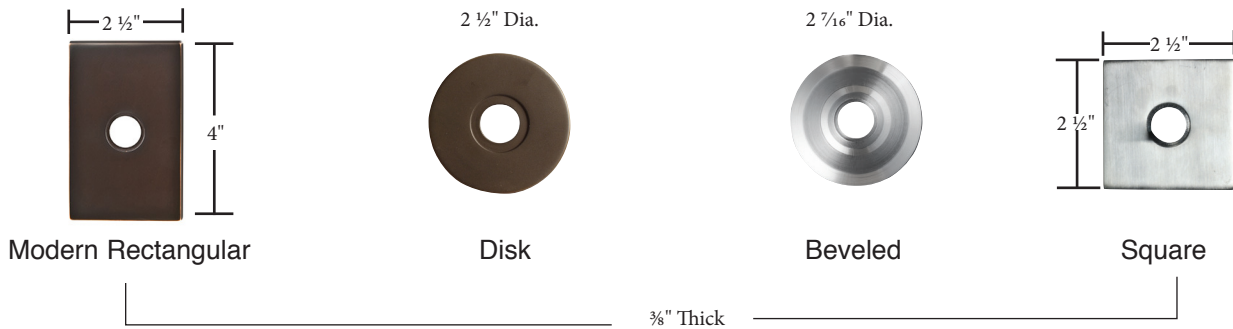

Brass Rosettes

Rectangular #8 Regular Rope Ribbon & Reed Lancaster Oval

Brass Modern Rosettes

Modern Rectangular Disk Beveled Square

Modern Neos

Arts & Crafts Rosettes

Arts & Crafts Rectangular

Hammered

Porcelain Rosette

Porcelain