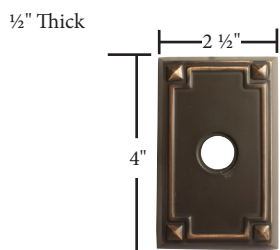

Brass Rosettes

Rectangular #8 Regular Rope Ribbon & Reed Lancaster Oval

Brass Modern Rosettes

Modern Rectangular Disk Beveled Square

Modern Neos

Arts & Crafts Rosettes

Arts & Crafts Rectangular

Hammered