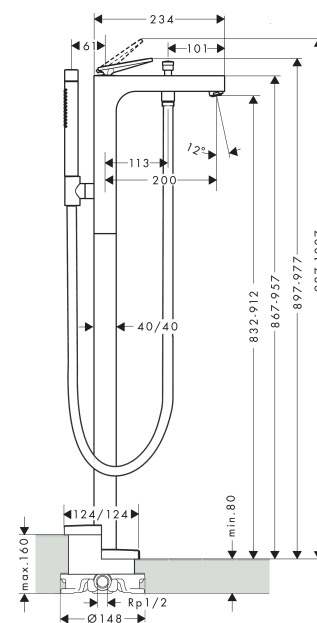

AXOR Citterio
Single lever bath mixer floor-standing with lever handle - rhombic cut
 Surfaces: **Chrome** Article Number: **39471000**

product features

- consists of: single lever bath mixer floor standing, baton hand shower, shower hose, shower holder
- 2 functions
- projection: 200 mm
- spray type mixer: Normal spray
- spray type hand shower: Rain, Mono
- maximum flow rate at 3 bar: 20 l/min
- flow rate for bath spout at 3 bar: 20 l/min
- flow rate of hand shower at 3 bar: 13,5 l/min
- Ceramic cartridge
- diverter with automatic resetting
- protected against backflow, according to DIN EN 1717
- connection dimension: DN15
- connection type: basic set
- min. operating pressure: 1 bar
- max. operating pressure: 10 bar

Technology

Product image

Scale drawing

AXOR Citterio
Single lever bath mixer floor-standing with lever handle - rhombic cut
 Surfaces: **Chrome** Article Number: **39471000**

Flowchart