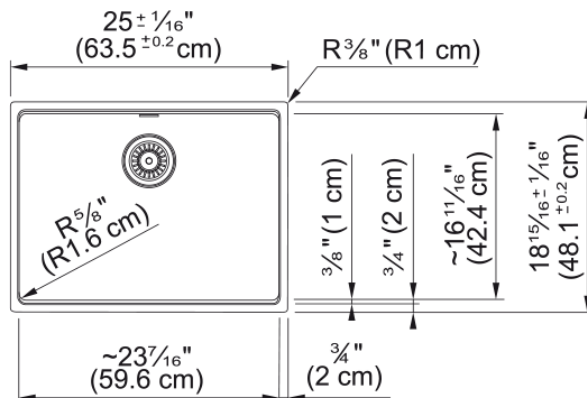

Maris Undermount Sink - MAG11023-CHA | 125.0687.029

Technical Data

Aspect

Sink type	Sink
Type of material	Granite
Number of bowls	1
Color	Champagne
Surface finish	None

Product Dimensions

Exterior size: right to left	25.008
Exterior size: front to back	18.937
Large bowl size: right to left	23.465
Large bowl size: front to back	17.402
Large bowl: depth	9.488

Installation

Minimum cabinet size	30"
----------------------	-----

Product specifications

Installation type	Undermount
Drain hole	3 1/2"
Position of drainer	No drainer

Product identification

Product brand	FRANKE
Product family	Maris
Collection	Maris
Certified by	IAPMO