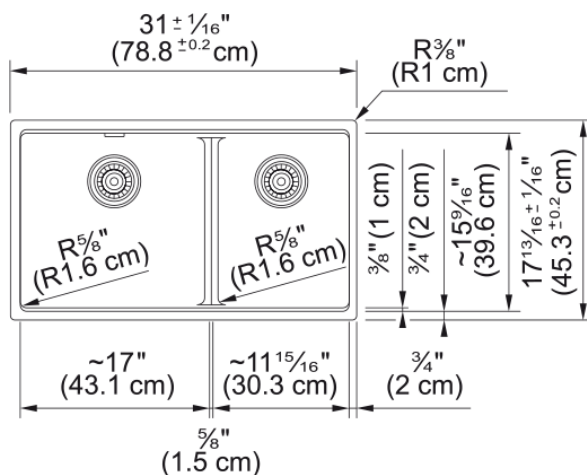

Maris Undermount Sink - MAG1601611LD-OYS | 125.0687.082

Technical Data

Aspect

Sink type	Sink
Type of material	Granite
Number of bowls	2
Color	Oyster
Surface finish	None

Product Dimensions

Exterior size: right to left	31.024
Exterior size: front to back	17.835
Large bowl size: right to left	16.945
Large bowl size: front to back	15.606
Large bowl: depth	9.492
Small bowl size: right to left	11.984
Small bowl size: front to back	15.606
Small bowl: depth	9.492

Installation

Minimum cabinet size	36"
----------------------	-----

Product specifications

Installation type	Undermount
Drain hole	3 1/2"
Position of drainer	No drainer

Product identification

Product brand	FRANKE
Product family	Maris
Collection	Maris
Certified by	IAPMO

Features

Drainers number	No drainer
-----------------	------------

Features

Product reversibility	No
Faucet ledge	No
Strainer assembly included	No
Strainer assembly type	No waste kit
Overflow	No
Number of faucet holes	No faucet hole
Soap dispenser hole	No