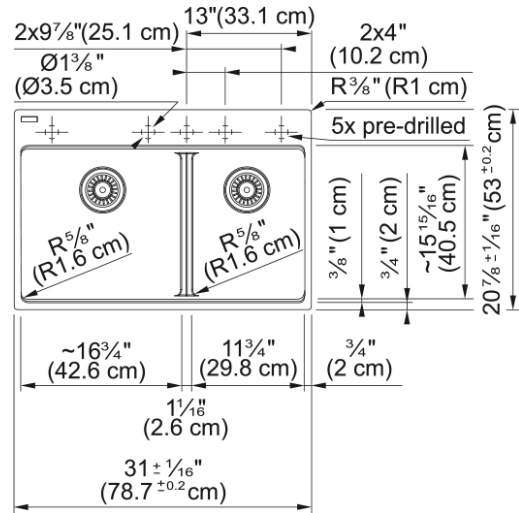

Maris Topmount Sink - MAG6601611LD-MOC | 114.0687.087

Technical Data

Aspect

Sink type	Sink
Type of material	Granite
Number of bowls	2
Color	Mocha
Surface finish	None

Product Dimensions

Exterior size: right to left	30.984
Exterior size: front to back	20.866
Large bowl size: right to left	16.945
Large bowl size: front to back	15.606
Large bowl: depth	9.492
Small bowl size: right to left	11.984
Small bowl size: front to back	15.606
Small bowl: depth	9.492

Installation

Minimum cabinet size	33"
----------------------	-----

Product specifications

Installation type	Topmount / drop in
Drain hole	3 1/2"
Position of drainer	No drainer

Product identification

Product brand	FRANKE
Product family	Maris
Collection	Maris
Certified by	IAPMO

Features

Drainers number	No drainer
-----------------	------------

Features

Product reversibility	No
Faucet ledge	Yes
Strainer assembly included	No
Strainer assembly type	No waste kit
Overflow	No
Number of faucet holes	5 - pre-scored
Soap dispenser hole	No