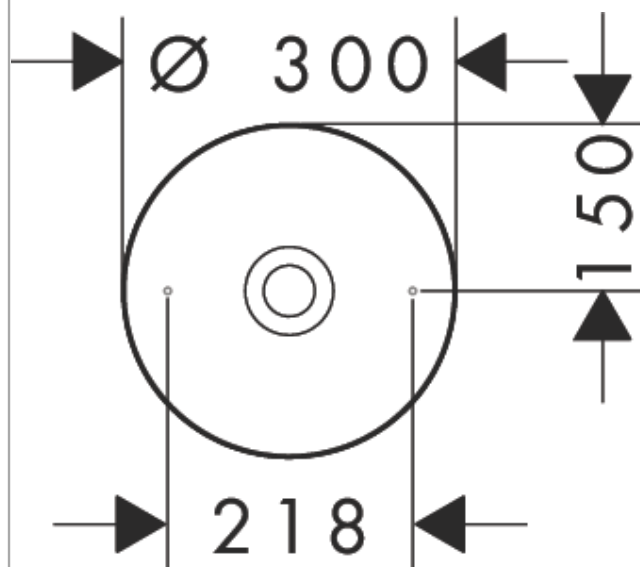

AXOR Suite Basins & Bathtub
Wash bowl 300 without tap hole and overflow
Finish: **Chrome** Article Number: **42000000**

product features

- consists of: wash bowl, design frame
- material: SolidSurface
- basin inner height: 80 mm
- Material frame: metal
- degree of gloss ceramic: matt
- without tap hole
- without overflow
- without waste set
- only combinable with non-closing waste set
- installation type: built-on

Design awards

Product image

Scale drawing

AXOR Suite Basins & Bathtub
Wash bowl 300 without tap hole and overflow
Finish: **Chrome** Article Number: **42000000**

Installation examples