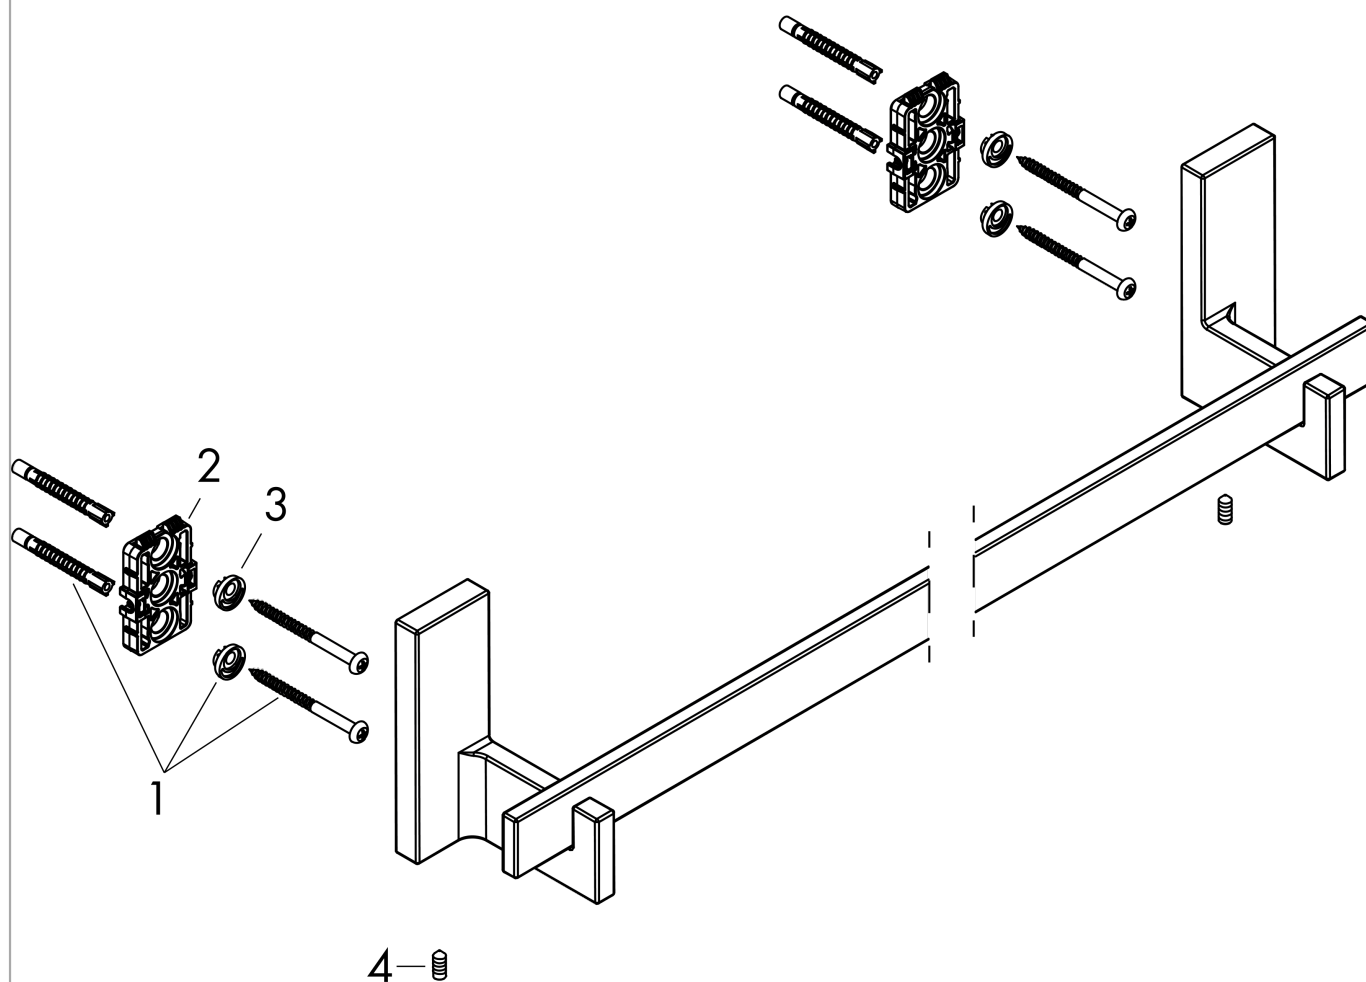

### product features

- wall-mounted
- material: metal
- length: 640 mm
- with mounting material
- drilling distance: 600 mm
- diameter drill hole: 6 mm

### Scale drawing

**AXOR Universal Rectangular**  
**Bath towel rail 600 mm**  
Surfaces: **Chrome** Article Number: **42661000**

## Exploded Drawing

Year of production: >10/22

**AXOR Universal Rectangular  
Bath towel rail 600 mm**

Surfaces: **Chrome** Article Number: **42661000**