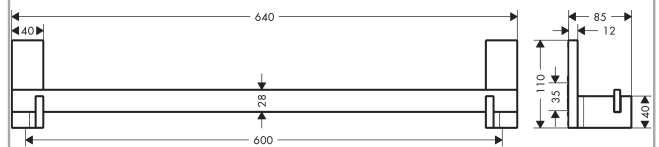

## AXOR Universal Rectangular Bath towel rail 600 mm

Surfaces: **Chrome** Article Number: **42661000**

### product features

- wall-mounted
- material: metal
- length: 640 mm
- with mounting material
- drilling distance: 600 mm
- diameter drill hole: 6 mm

### Scale drawing

**AXOR Universal Rectangular**  
**Bath towel rail 600 mm**  
Surfaces: **Chrome** Article Number: **42661000**

## Exploded Drawing

Year of production: >10/22

**AXOR Universal Rectangular  
Bath towel rail 600 mm**

Surfaces: **Chrome** Article Number: **42661000**