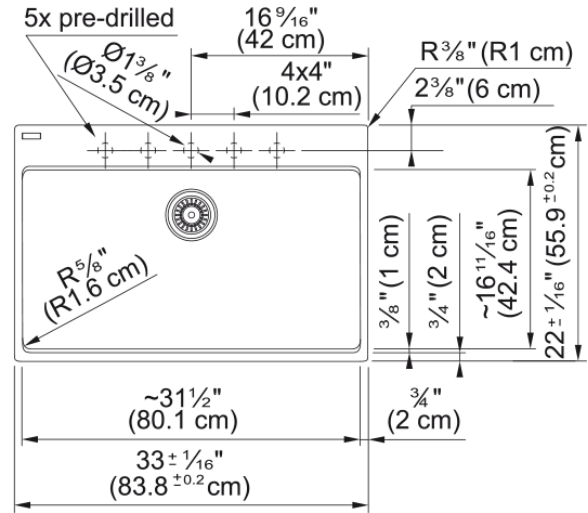

Maris Topmount Sink - MAG61031-MBK | 114.0686.981

Technical Data

Aspect

Sink type	Sink
Type of material	Granite
Number of bowls	1
Color	Matte black
Surface finish	None

Product Dimensions

Exterior size: right to left	33
Exterior size: front to back	22.008
Large bowl size: right to left	31.457
Large bowl size: front to back	16.614
Large bowl: depth	9.488

Installation

Minimum cabinet size	36"
----------------------	-----

Product specifications

Installation type	Topmount / drop in
Drain hole	3 1/2"
Position of drainer	No drainer

Product identification

Product brand	FRANKE
Product family	Maris
Collection	Maris
Certified by	IAPMO

Features

Drainers number	No drainer
Product reversibility	No
Faucet ledge	Yes
Strainer assembly included	No

Features

Strainer assembly type	No waste kit
Overflow	No
Number of faucet holes	5 - pre-scored
Soap dispenser hole	No