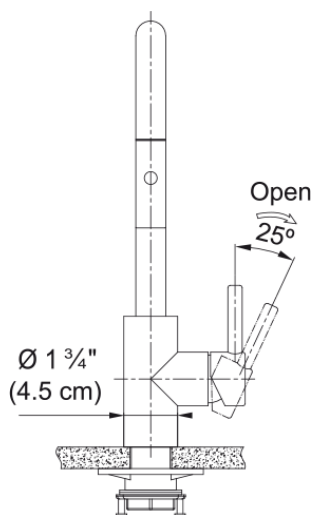

Eos Neo Prep Faucet - EOS-PR-304 | 115.0685.299

Technical Data

Aspect

Spout type	J - spout
Color	Stainless steel
Type of material	Stainless steel 304
Flexible pullout hose material	Nylon grey
Spray head material	Stainless steel

Product Dimensions

Faucet hole diameter	35 mm
Cartridge dimension	35 mm

Installation

Mounting type	Shank
Water supply hose connection	1/2"
Water supply hose length	800 mm

Product specifications

Pressure	High pressure
Faucet type	Pull-out spray
Faucet operation	Side lever
Faucet rotation	180°

Product identification

Product brand	FRANKE
Product family	Maris
Collection	EOS NEO

Features

Water saving feature	No
Type of aerator	Honeycomb

Features