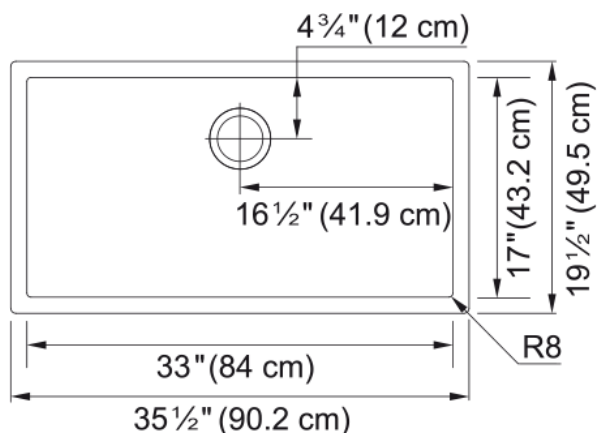

Professional 2.0 Sink - PS2X110-33-WKC | 122.0672.204

Technical Data

Aspect

Sink type	Sink
Type of material	Stainless steel
Number of bowls	1
Color	Steel
Surface finish	Pearl

Product Dimensions

Exterior size: right to left	35.433
Exterior size: front to back	19.488
Large bowl size: right to left	33
Large bowl size: front to back	17
Large bowl: depth	10

Installation

Minimum cabinet size	39"

Product specifications

Installation type	Undermount
Drain hole	3 1/2"
Position of drainer	No drainer

Product identification

Product brand	FRANKE
Product family	Mythos
Collection	Professional Series
Certified by	IAPMO

Features

Drainers number	No drainer
Product reversibility	No
Faucet ledge	No
Strainer assembly included	Yes

Features