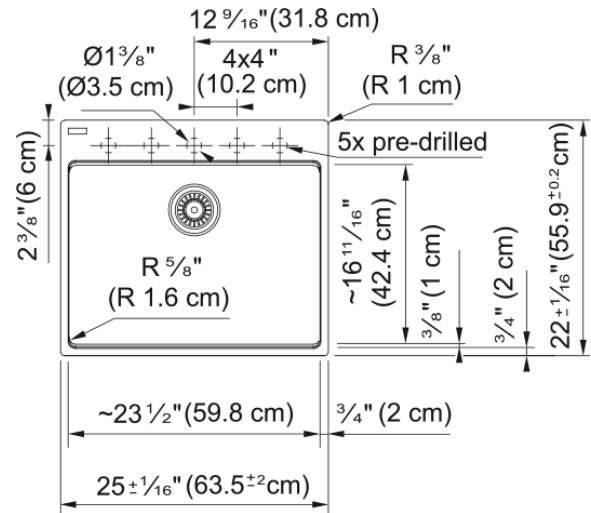

Maris Topmount Sink - MAG61023ADA-MBK | 114.0687.051

Technical Data

Aspect

Sink type	Sink
Type of material	Granite
Number of bowls	1
Color	Matte black
Surface finish	None

Product Dimensions

Exterior size: right to left	25
Exterior size: front to back	22.008
Large bowl size: right to left	23.465
Large bowl size: front to back	16.614
Large bowl: depth	5

Installation

Minimum cabinet size	27"
----------------------	-----

Product specifications

Installation type	Topmount / drop in
Drain hole	3 1/2"
Position of drainer	No drainer

Product identification

Product brand	FRANKE
Product family	Maris
Collection	Maris
Certified by	IAPMO

Features

Drainers number	No drainer
Product reversibility	No
Faucet ledge	Yes
Strainer assembly included	No

Features

Strainer assembly type	No waste kit
Overflow	No
Number of faucet holes	5 - pre-scored
Soap dispenser hole	No