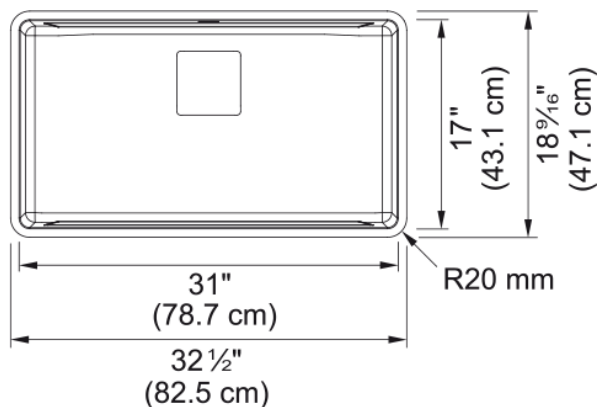

Pescara Undermount Sink - PTX110-31-WKC | 122.0672.209

Technical Data

Aspect

Sink type	Sink
Type of material	Stainless steel
Number of bowls	1
Color	Steel
Surface finish	Silk

Product Dimensions

Exterior size: right to left	32.575
Exterior size: front to back	18.181
Large bowl size: right to left	30.984
Large bowl size: front to back	16.969
Large bowl: depth	9.488

Installation

Minimum cabinet size	36"
----------------------	-----

Product specifications

Installation type	Undermount
Drain hole	3 1/2"
Position of drainer	No drainer

Product identification

Product brand	FRANKE
Product family	None
Collection	Pescara
Certified by	IAPMO