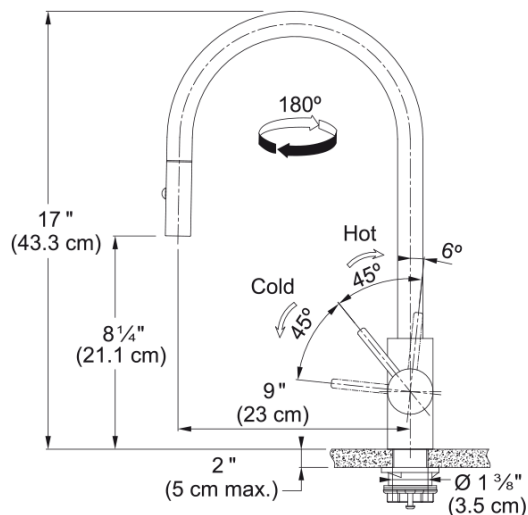

Eos Neo Pull-Down Faucet - EOS-PD-316 | 115.0685.297

Technical Data

Aspect

Spout type	J - spout
Color	Stainless steel
Type of material	Stainless steel 304
Flexible pullout hose material	Nylon black
Spray head material	Stainless steel

Product Dimensions

Faucet hole diameter	35 mm
Cartridge dimension	35 mm

Installation

Mounting type	Shank
Water supply hose connection	3/8"
Water supply hose length	450 mm

Product specifications

Pressure	High pressure
Faucet type	Pull-out spray
Faucet operation	Side lever
Faucet rotation	180°