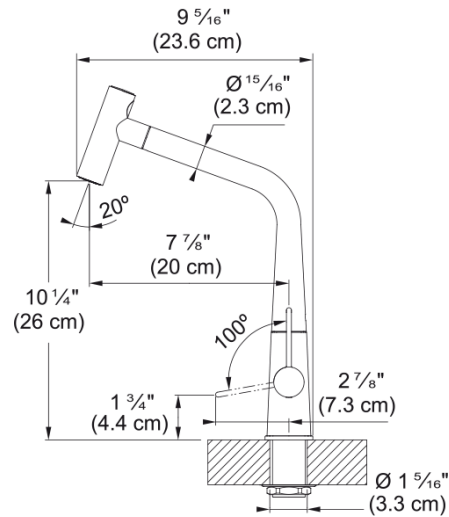

Icon Pull-Out Faucet - ICN-PO-CHR | 115.0690.303

Technical Data

Aspect

Spout type	L - spout
Color	Polished chrome
Type of material	Brass
Flexible pullout hose material	Nylon black
Spray head material	Brass

Product Dimensions

Faucet hole diameter	35 mm
Cartridge dimension	25 mm

Installation

Mounting type	Shank
Water supply hose connection	3/8"
Water supply hose length	450 mm

Product specifications

Pressure	High pressure
Faucet type	Pull-out spray
Faucet operation	Side lever
Faucet rotation	360°