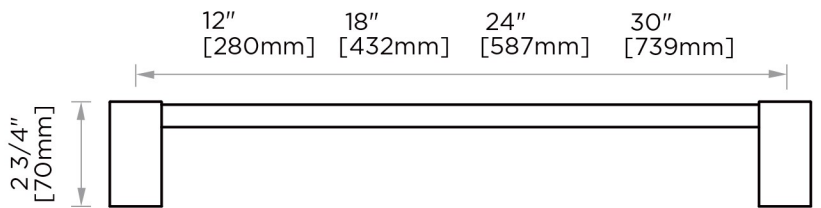

PRODUCT SPECIFICATION SHEET

**DALLAS TOWEL BAR**

- 12" DAL-TB12
- 18" DAL-TB18
- 24" DAL-TB24
- 30" DAL-TB30

**PRODUCT NAME:** DALLAS TOWEL BAR

**PRODUCT CODE:**  
 12" DAL-TB12  
 18" DAL-TB18  
 24" DAL-TB24  
 30" DAL-TB30

**MATERIAL:**  
 ZINC  
 STAINLESS STEEL 304

**KEY FEATURES:**  
 MODERN DESIGN  
 ZINC+STEEL COMPOSITION  
 CAST BACKINGS  
 WALL MOUNTED

**AVAILABLE FINISHES:**

POLISHED CHROME (PC)

NOTE: Dimensions and specifications are subject to change without notice.