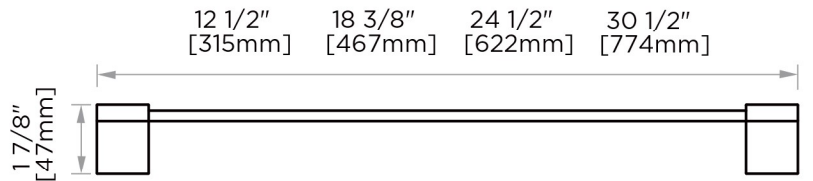

PRODUCT SPECIFICATION SHEET

**DALLAS TOWEL BAR**

- 12" DAL-TB12
- 18" DAL-TB18
- 24" DAL-TB24
- 30" DAL-TB30

**PRODUCT NAME:** DALLAS TOWEL BAR

**PRODUCT CODE:**  
 12" DAL-TB12  
 18" DAL-TB18  
 24" DAL-TB24  
 30" DAL-TB30

**MATERIAL:**  
 ZINC  
 STAINLESS STEEL 304

**KEY FEATURES:**  
 MODERN DESIGN  
 ZINC+STEEL COMPOSITION  
 CAST BACKINGS  
 WALL MOUNTED

**AVAILABLE FINISHES:**

POLISHED CHROME (PC)

NOTE: Dimensions and specifications are subject to change without notice.