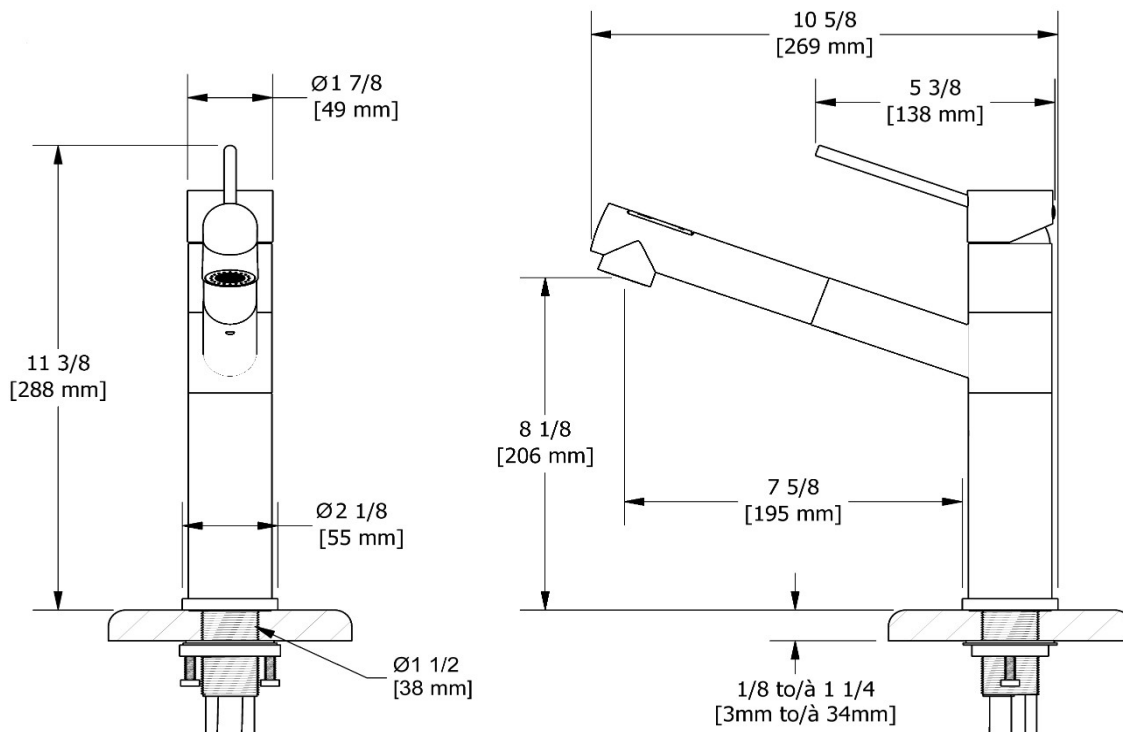

Certifications

- CSA B125.1
- NSF/ANSI standard 61 and 372
- ASME A112.18.1
- CMR248 Approval
- DOE