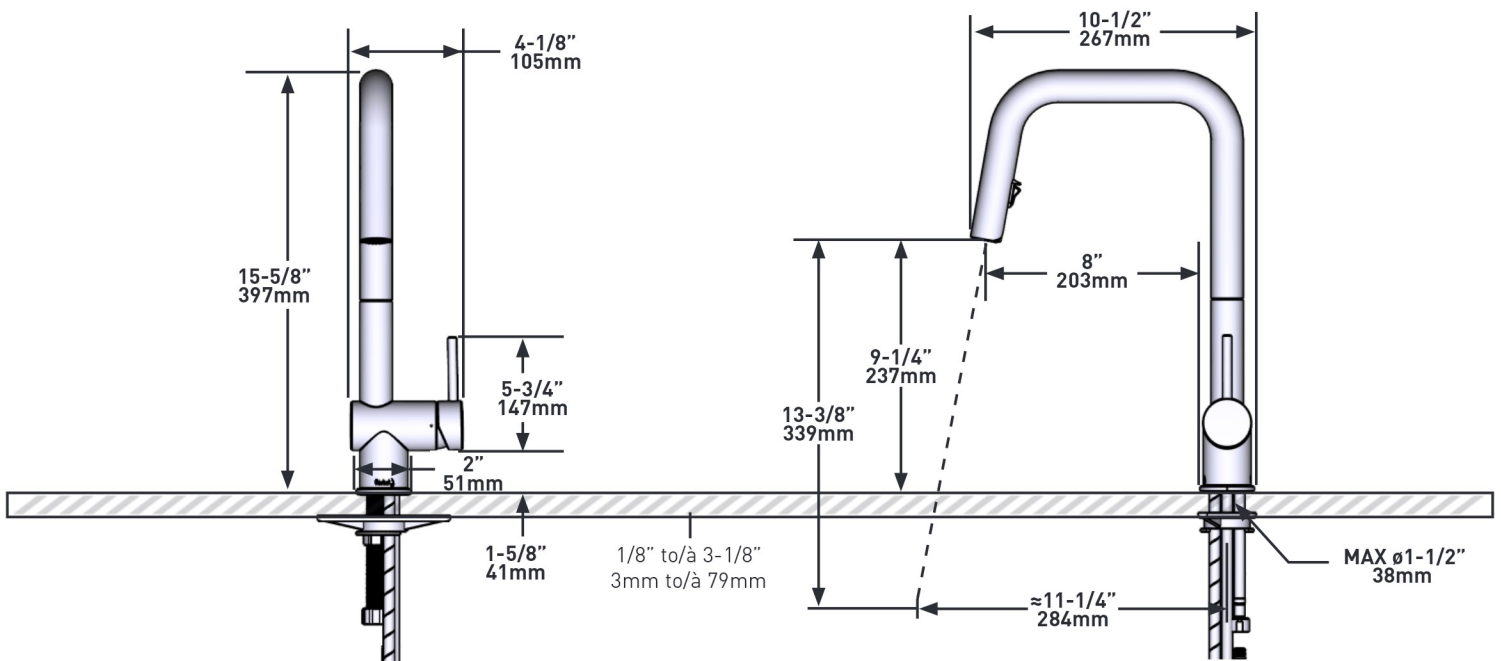

For warranty or additional information, contact:

U.S.A.
houseofrohl.com/support
1-800-777-9762

QUEBEC / MARITIMES / WESTERN CANADA
QUÉBEC / MARITIMES / OUEST CANADIEN
QUEBEC / MARITIMOS / CANADA OCCIDENTAL
houseofrohl.ca/support
1-866-473-8442

ONTARIO
houseofrohl.ca/support
1-800-287-5354