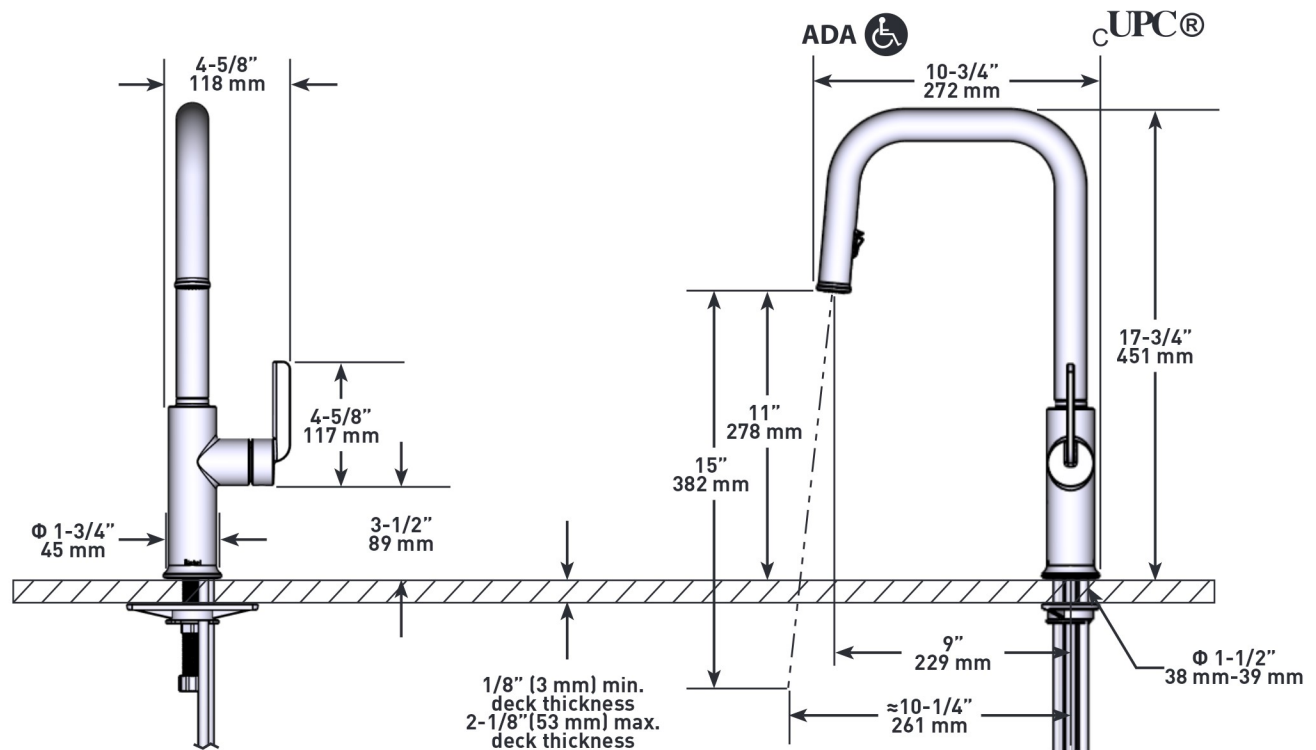

For warranty or additional information, contact:

U.S.A.
houseofrohl.com/support
1-800-777-9762

QUEBEC / MARITIMES / WESTERN CANADA
QUÉBEC / MARITIMES / OUEST CANADIEN
QUEBEC / MARITIMOS / CANADA OCCIDENTAL
houseofrohl.ca/support
1-866-473-8442

ONTARIO
houseofrohl.ca/support
1-800-287-5354