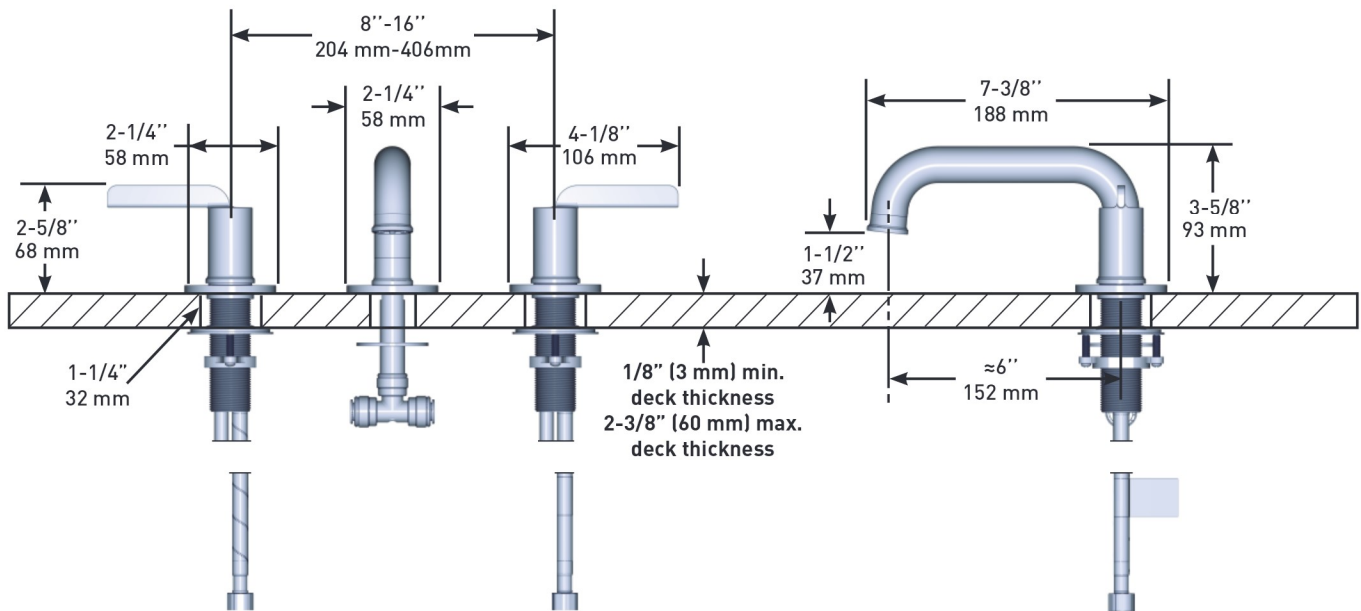

For warranty or additional information, contact:

U.S.A.
houseofrohl.com/support
1-800-777-9762

QUEBEC / MARITIMES / WESTERN CANADA
QUÉBEC / MARITIMES / OUEST CANADIEN
QUEBEC / MARITIMOS / CANADA OCCIDENTAL
houseofrohl.ca/support
1-866-473-8442

ONTARIO
houseofrohl.ca/support
1-800-287-5354