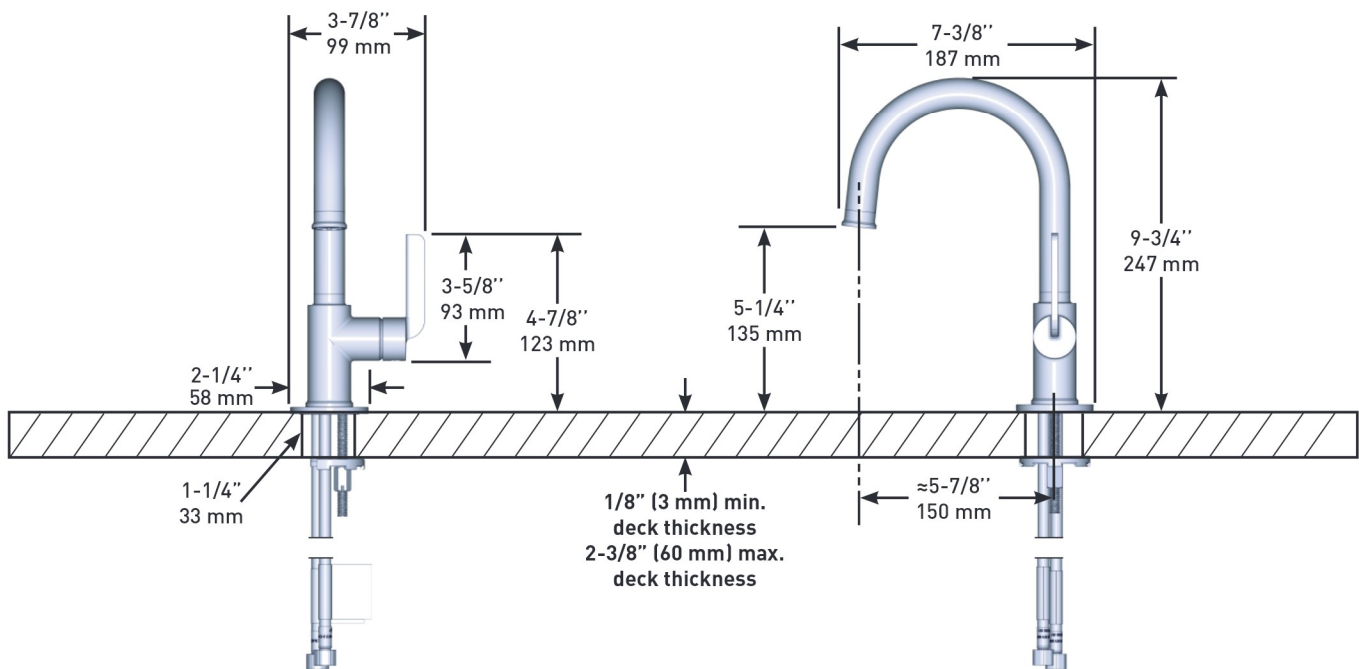

SPECIFICATIONS

DESCRIPTION

- Ceramic cartridge
- 3/8" speedway compression
- Push drain

FLOW

- 4.5 L/min, 1.2 gpm (US) 60psi

STANDARDS

- ASME A112.18.1 / CSA B125.1
- NSF 61/9 & 372: Q ≤ 1
- ADA

WARRANTY

AUTHENTICA

Single hole lavatory faucet with drain

MODELS: AUS01 SERIES

For warranty or additional information, contact:

U.S.A.
houseofrohl.com/support
 1-800-777-9762

QUEBEC / MARITIMES / WESTERN CANADA
 QUÉBEC / MARITIMES / OUEST CANADIEN
 QUEBEC / MARITIMOS / CANADA OCCIDENTAL
houseofrohl.ca/support
 1-866-473-8442