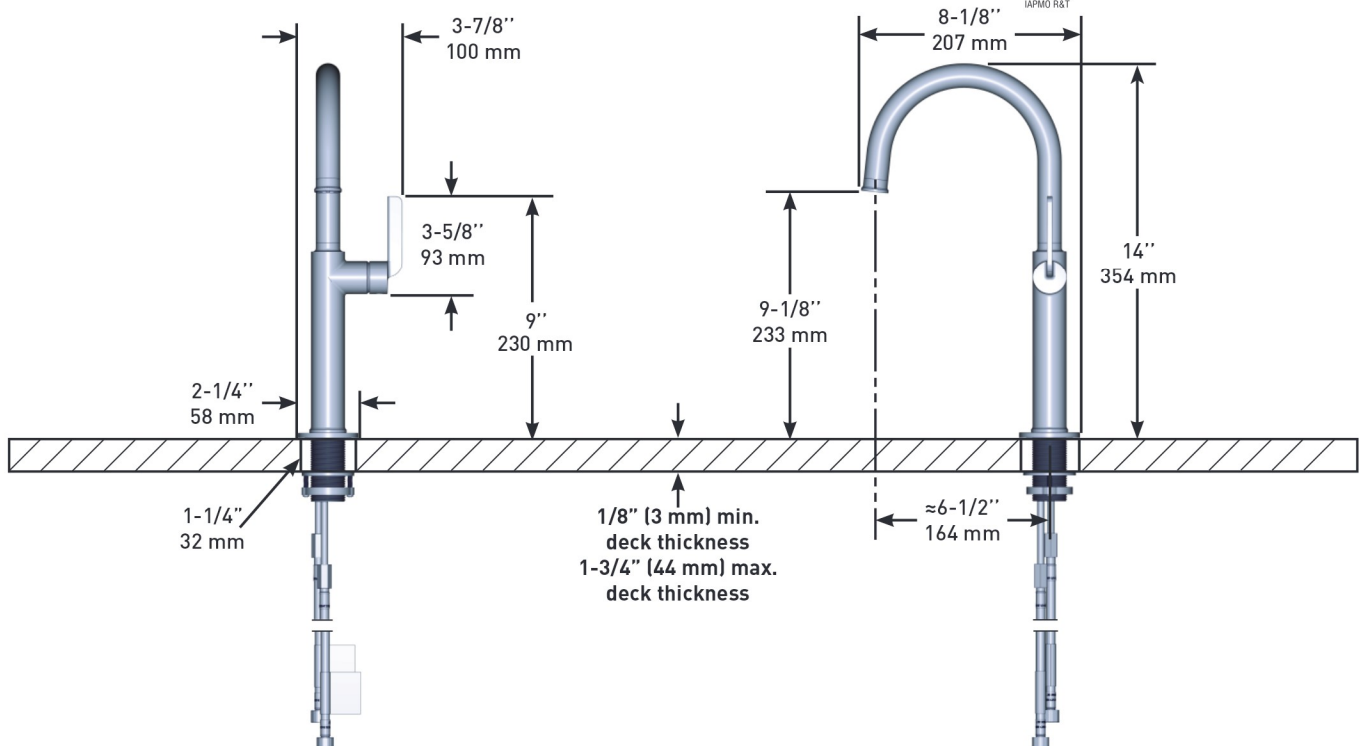

SPECIFICATIONS

DESCRIPTION

- Ceramic cartridge
- 3/8" speedway compression
- No drain

FLOW

- 4.5 L/min, 1.2 gpm (US) 60psi

STANDARDS

- ASME A112.18.1 / CSA B125.1
- NSF 61/9 & 372: Q ≤ 1
- ADA

WARRANTY

AUTHENTICA

Single hole lavatory faucet

MODELS: AUL01 SERIES

For warranty or additional information, contact:

U.S.A.
houseofrohl.com/support
 1-800-777-9762

QUEBEC / MARITIMES / WESTERN CANADA
 QUÉBEC / MARITIMES / OUEST CANADIEN
 QUEBEC / MARITIMOS / CANADA OCCIDENTAL
houseofrohl.ca/support
 1-866-473-8442