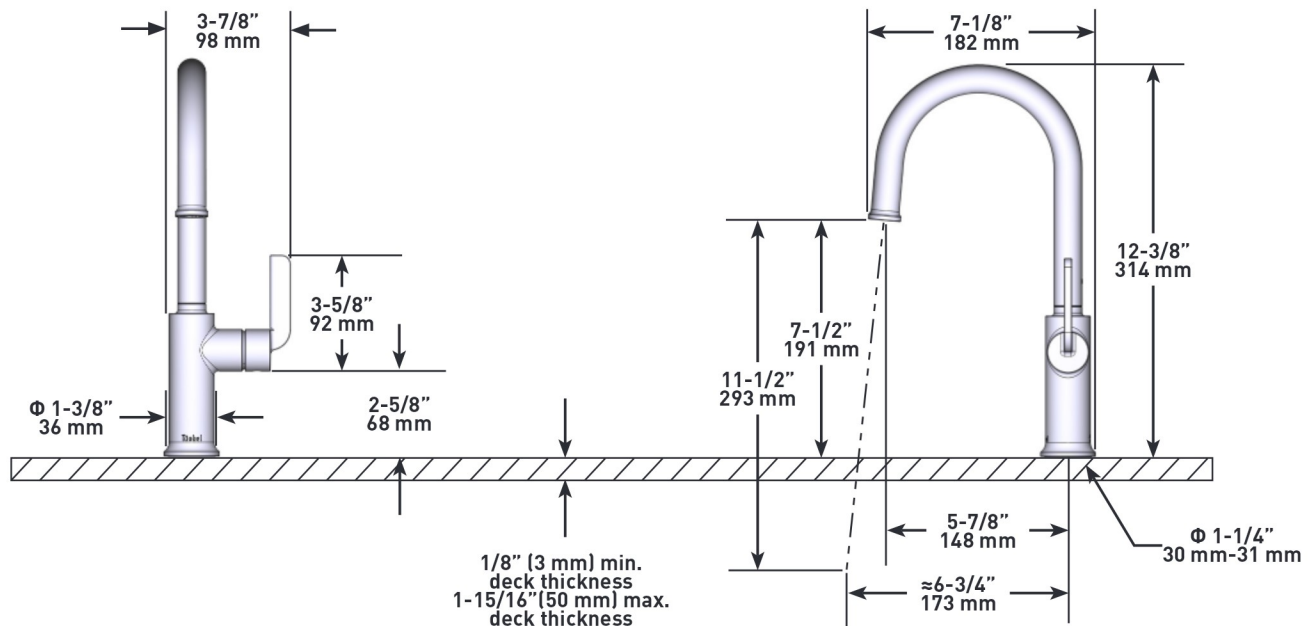

### AUTHENTICA

Single Hole Prep Sink Faucet

**MODELS:** AU601

**For warranty or additional information, contact:**

U.S.A.  
[houseofrohl.com/support](http://houseofrohl.com/support)  
 1-800-777-9762

QUEBEC / MARITIMES / WESTERN CANADA  
 QUÉBEC / MARITIMES / OUEST CANADIEN  
 QUEBEC / MARITIMOS / CANADA OCCIDENTAL  
[houseofrohl.ca/support](http://houseofrohl.ca/support)  
 1-866-473-8442