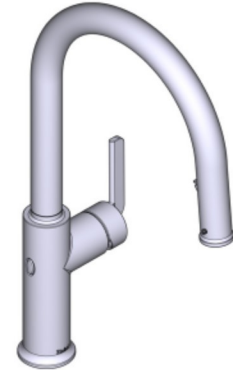

SPECIFICATIONS

DESCRIPTION

- Allows users to control the faucet in 2 unique ways: Sensor and familiar handle
- Powered by 6 AA batteries or optional AC adapter with power splitter
- 2-jet Boomerang™ hand spray system with intergrated swivel
- Silent braided nylon hose
- 3/8" speedway compression
- Ceramic cartridge

FLOW

- 5.7 L/min, 1.5 gpm (US) 60psi

STANDARDS

- ASME A112.18.1 / CSA B125.1
- NSF 61/9 & 372: Q ≤ 1
- ADA

WARRANTY

- Most products or parts carry "Limited Warranties" against manufacturing defects. For US customers please visit houseofrohl.com/support and for Canadian customers please visit houseofrohl.ca/support for complete product and finish warranty.

AUTHENTICA

Touchless Kitchen Faucet with Spray

MODELS: AU211