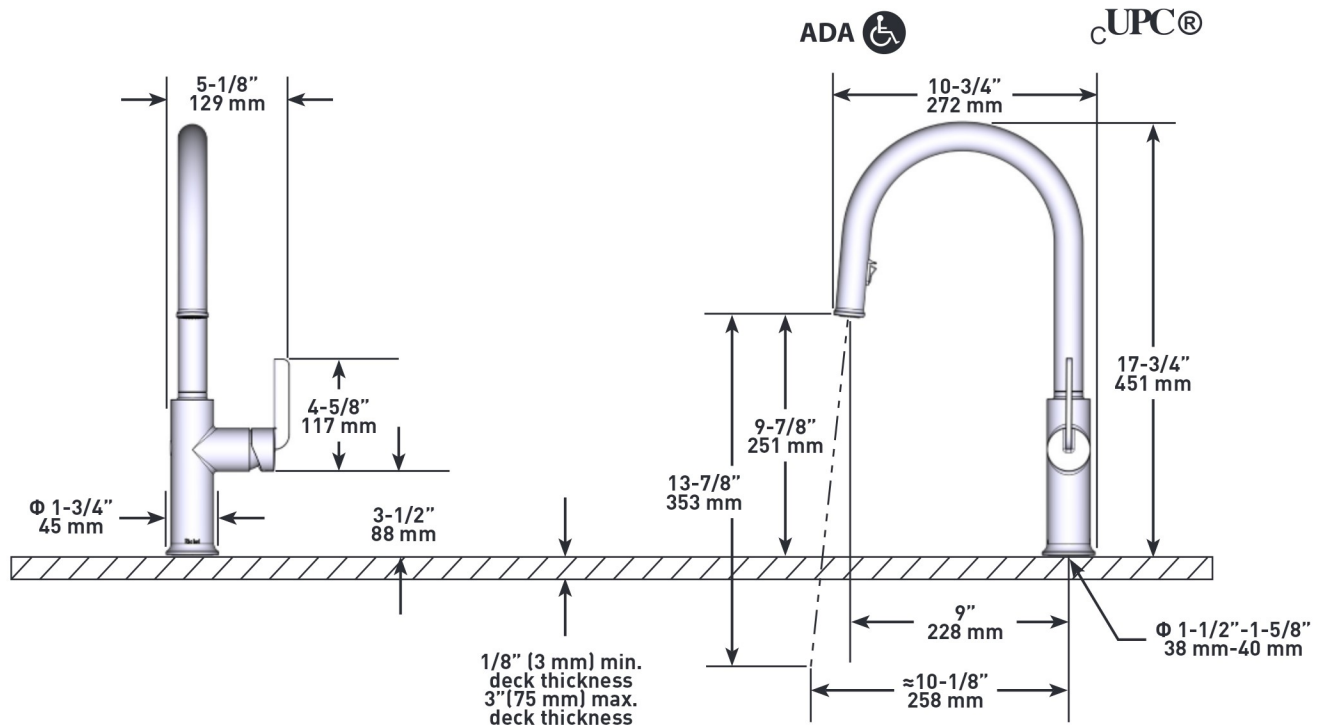

For warranty or additional information, contact:

U.S.A.
houseofrohl.com/support
1-800-777-9762

QUEBEC / MARITIMES / WESTERN CANADA
QUÉBEC / MARITIMES / OUEST CANADIEN
QUEBEC / MARITIMOS / CANADA OCCIDENTAL
houseofrohl.ca/support
1-866-473-8442

ONTARIO
houseofrohl.ca/support
1-800-287-5354