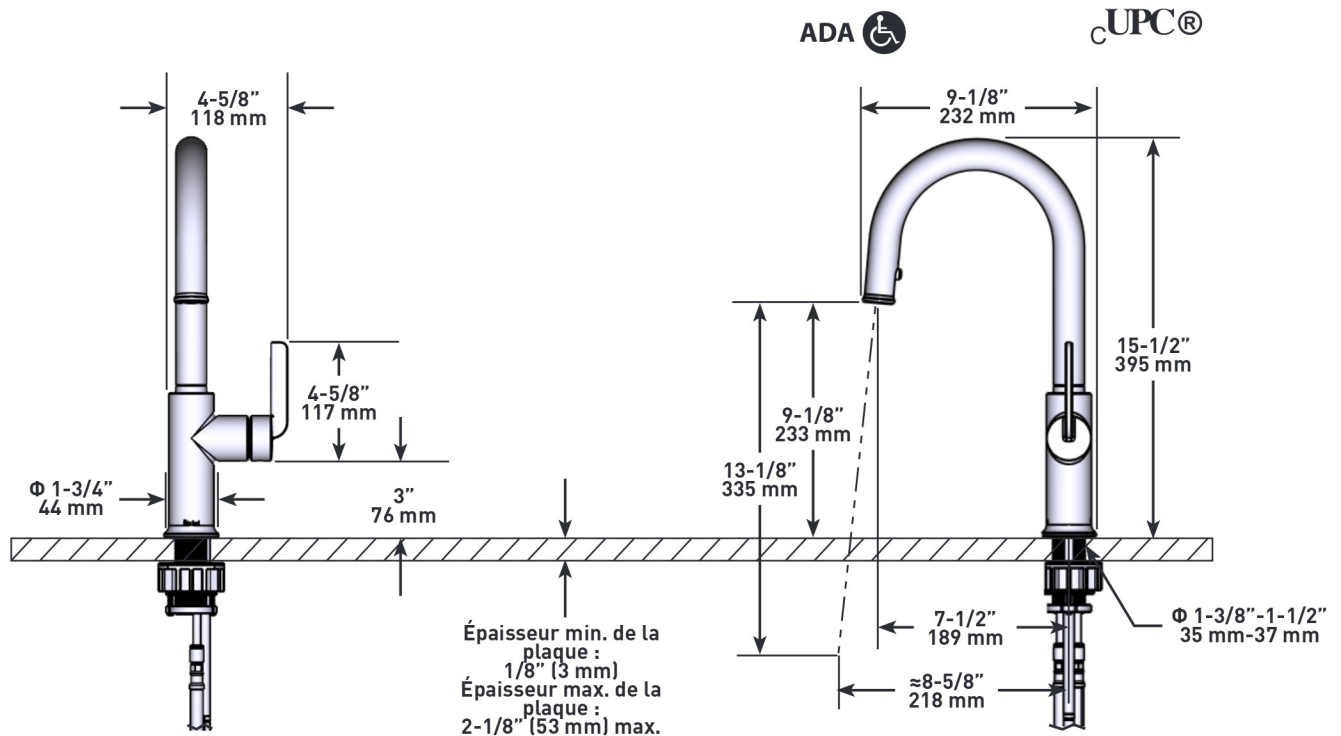

For warranty or additional information, contact:

U.S.A.
houseofrohl.com/support
1-800-777-9762

QUEBEC / MARITIMES / WESTERN CANADA
QUÉBEC / MARITIMES / OUEST CANADIEN
QUEBEC / MARITIMOS / CANADA OCCIDENTAL
houseofrohl.ca/support
1-866-473-8442

ONTARIO
houseofrohl.ca/support
1-800-287-5354