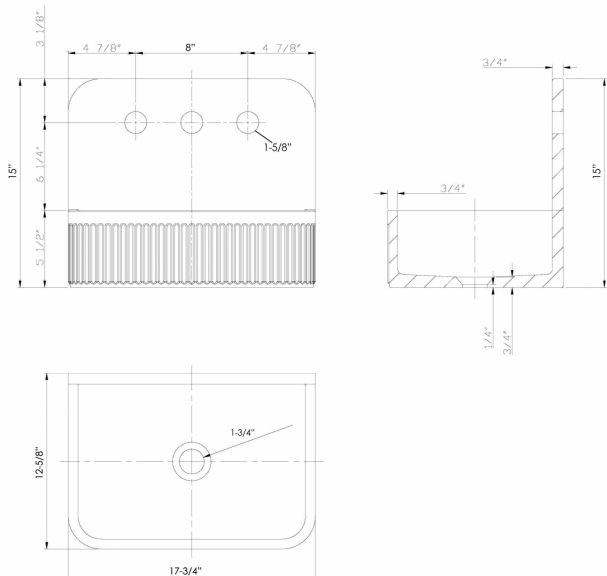

W: 17-³/₄"
D: 12-⁵/₈"
H: 15"

Features:

- ▶ Wall or countertop installation
- ▶ Wall brackets included
- ▶ Concrete
- ▶ No overflow for a clean look
- ▶ Matching 1.75" drain included
- ▶ 3 faucet holes
- ▶ Krete logo
- ▶ Available in 6 signature colors
- ▶ Each basin is subtly unique in tone and texture
- ▶ Hand-finished
- ▶ Rim: ³/₄"

Colors:

- | | |
|---------------|--------------|
| 211501 | Deep Blue |
| 211518 | Grey Green |
| 211532 | Orange Brown |
| 211525 | Orange |
| 211549 | Peach Pink |
| 211556 | White |

Compliance Certification
Meets or exceeds the following specifications: ASME A112.19.2 2018 and CSA B45.1-18 for ceramic plumbing fixtures.

***Please do NOT drill hole without template or actual product.**

Interior Dimensions:

Basin Interior: 16-¹/₄" x 11-¹/₈"
Basin Depth: 4-³/₈"
Back of basin to center of drain: 6"
Drain hole: 1-³/₄"
Faucet hole: 1-⁵/₈"

Dimensions of fixture are nominal and may vary within the range of tolerances established by AMSE Standard A112.19.2.2018
Dimensions and specifications subject to change without notice.